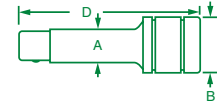

1/2" Drive Wobble Extensions

WOBBLE PART NO.	SIZE	A	B	D
40192	2"	0.63	0.88	2.00
40193	3"	0.63	0.88	3.00
40195	5"	0.63	0.88	5.00
40200	10"	0.63	0.88	10.00
40205	15"	0.63	0.88	15.00

No. 40165

5 Piece, 1/2" Drive Extension Set Includes:

PART NO.	SIZE	PART NO.	SIZE	PART NO.	SIZE
40160	2"	40161	5"	40164	15"
40159	3"	40162	10"		

Packaged in a tray.