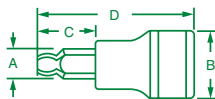

Ball Hex Bit Sockets

Made in the U.S.A.

You can count on the quality workmanship and value of these American-made sockets.

Made in U.S.A.

Improved Access

Ball Hex design enables access to hard-to-reach fasteners.

Easy Bit Replacement

Bit holders feature a handy through-hole design that makes it easier to replace worn or broken bits.

3/8" Drive Ball Hex Bit Sockets

PART NO.	DESC	HEX SHANK	REPLACEMENT BIT	A	B	C	D
45505	5/32"	1/4"	81950A	0.28	0.69	0.60	1.67
45506	3/16"	1/4"	81951A	0.28	0.69	0.60	1.67
45507	7/32"	1/4"	81952A	0.28	0.69	0.60	1.67
45508	1/4"	1/4"	81953A	0.28	0.69	0.60	1.67
45510	5/16"	1/4"	81954A	0.36	0.69	1.07	2.26
45512	3/8"	1/4"	81955A	0.43	0.69	1.07	2.26
45523	3mm	1/4"	81959A	0.28	0.69	0.58	1.75
45524	4mm	1/4"	81960A	0.28	0.69	0.60	1.75
45525	5mm	1/4"	81961A	0.28	0.69	0.60	1.75
45526	6mm	1/4"	81962A	0.28	0.69	0.60	1.75
45527	7mm	1/4"	81958A	0.28	0.69	0.63	1.75
45528	8mm	1/4"	81963A	0.28	0.69	0.75	1.96
45529	9mm	1/4"	81957A	0.28	0.69	0.75	1.96
45530	10mm	1/4"	81964A	0.28	0.69	0.75	1.96