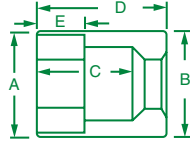

**CORROSIVE
TESTED
TOUGH
RESISTANT**

Standard Impact Sockets

1/2" Drive, 6 Point, Standard Fractional Impact Sockets

PART NO.	HEX SIZE	A	B	C	D	E
34012	3/8"	0.65	1.00	0.61	1.53	0.33
34014	7/16"	0.73	1.00	0.60	1.53	0.33
34016	1/2"	0.97	1.00	0.58	1.53	0.38
34018	9/16"	0.87	1.00	0.62	1.53	0.42
34020	5/8"	1.00	1.00	0.86	1.53	0.47
34022	11/16"	1.08	1.08	0.86	1.53	0.50
34024	3/4"	1.13	1.13	0.86	1.53	0.50
34026	13/16"	1.19	1.17	1.00	1.53	0.48
34028	7/8"	1.28	1.17	1.00	1.53	0.59
34030	15/16"	1.38	1.38	1.13	1.75	0.72