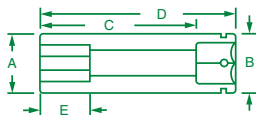

Deep Impact Sockets

Nose-Down Means Greater Access

The nose-down design on smaller S•K 1/2" Drive Deep Impact Sockets extends the taper as far as possible, for improved access over straight wall designs.

1/2" Drive, 6 Point, Deep Fractional Impact Sockets

PART NO.	HEX SIZE	A	B	C	D	E
34212	3/8"	0.65	1.00	1.80	3.25	0.41
34214	7/16"	0.73	1.00	1.81	3.25	0.43
34216	1/2"	0.79	1.00	1.81	3.25	0.55
34218	9/16"	0.87	1.00	1.81	3.25	0.55
34220	5/8"	1.00	1.00	1.81	3.25	0.63
34222	11/16"	1.08	1.08	1.81	3.25	0.63
34224	3/4"	1.13	1.13	1.81	3.25	0.63
34226	13/16"	1.19	1.24	2.00	3.25	0.72
34228	7/8"	1.28	1.31	2.00	3.50	0.72
34230	15/16"	1.38	1.38	2.00	3.50	0.76
34232	1"	1.49	1.44	2.00	3.50	0.76
34234	1 1/16"	1.50	1.51	2.00	3.50	0.76
34236	1 1/8"	1.63	1.62	2.12	3.50	0.84
34238	1 3/16"	1.69	1.69	2.12	3.50	0.84
34240	1 1/4"	1.75	1.75	2.12	3.50	0.84
34242	1 5/16"	1.94	2.00	2.12	3.50	0.84
34244	1 3/8"	1.94	2.00	2.12	3.50	0.90
34246	1 7/16"	2.00	2.15	2.12	3.50	0.90
34248	1 1/2"	2.06	2.23	2.12	3.50	0.90