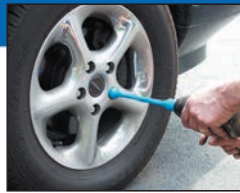

SPECIALTY SOCKETS

Torque Sticks & Extensions • Twist Sockets • Flip Sockets • Impact Sockets

TorqueMaster™ Torque Sockets

For foreign and domestic cars and light trucks. Tighten nuts to factory specifications each time the wheels are replaced. Color and letter coded for quick size and torque reference. Converts any impact gun, including those with an extended anvil, into an instant torque wrench by bleeding torque off the impact gun. Application chart can be wall mounted. (Application Charts No. 30199 and No. 30299 are also available separately.) Limited lifetime warranty.