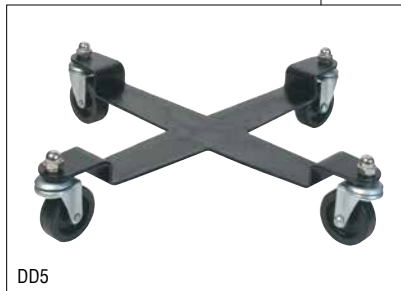

Drum Dollies

Legacy™ drum dollies incorporate a superior design placing the casters outside the drum for greater load stability and longer service life. (DD5 and DD16 only)

Part No.	Container Size	Capacity	Caster Diameter
DD5	5 gal.	35 lbs.	2 in.
DD16	16 gal.	120 lbs.	2 in.
DD55	55 gal.	400 lbs.	3 in.

DD5

DD16

DD55

Performance™ Series Control Guns

- Rugged all-steel construction
- Heavy-duty 4-Jaw coupler
- Ergonomic design for ease of operation
- Z-Swivel with 1/4 in. FNPT x 1/8 in. MNPT threads (*LCG1-01 ONLY*)
- 1/8 in. FNPT inlet
- Positive-grip handle
- 6 in. extension

Part No.	Description
LCG1	Control gun with booster feature
LCG1-01	Control gun with booster feature and 360° Z-Swivel

Can easily boost greasing pressure to over 10,000 psi on demand

LCG1

LCG1-01

Z-Swivel

LCZ - Z-Swivel for Grease Control Guns

- 360° Z-Swivel for easy rotation
- 1/4 in. FNPT x 1/8 in. MNPT

LCZ