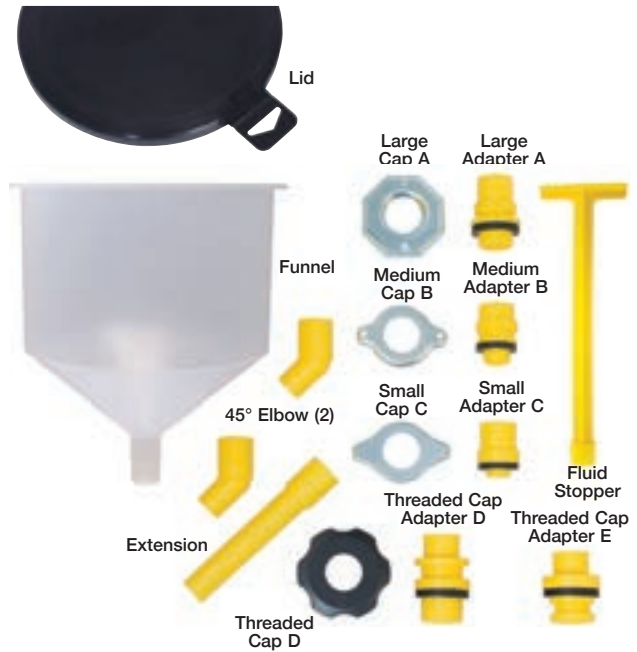

## 24680 SPILL-FREE® FUNNEL

New Clear Funnel Allows a Quick Visual Check of the Coolant from Across the Shop.

Comes with a lid to keep contaminants out as well as store the caps and adapters. Eliminates trapped air pockets which usually cause erratic cooling system and heater performance. It controls the proper amount of coolant entering system and enables unattended filling of the cooling system. The funnel eliminates squeaky belts caused by coolant overflow and protects the environment. Five adapters fit most domestic and import cars and light trucks including newer GM "threaded style" radiator openings and Ford surge tanks. Straight extension and 45° elbows allow use on radiator caps that are placed at an angle or other hard-to-reach applications.

24680 Spill-Free® Funnel. Label. Shipping wt. 1 lb. 3 oz.

21920 Lid	22210 Funnel
22280 45° Elbow	22300 Fluid Stopper
22330 Large Cap A	22340 Medium Cap B
22370 Large Adapter A with Gasket	
22390 Medium Adapter B with Gasket	
22410 Small Cap C	
22450 Small Adapter C with Gasket	
24640 Threaded Cap D for GM	
24650 Threaded Adapter D with Gasket	
24670 Extension	
25390 Threaded Adapter E with Gasket	

## 24970 SPILL-FREE® FUNNEL

Includes New Cap for VW, Audi and Porsche Overflow Tanks with Threaded Caps. Also Updated to Include Colored Adapters for Quick Identification.

Clear funnel allows a quick visual check of the coolant from across the shop. Comes with a lid to keep contaminants out as well as store the caps and adapters. Eliminates trapped air pockets which usually cause erratic cooling system and heater performance. It controls the proper amount of coolant entering system and enables unattended filling of the cooling system. The funnel eliminates squeaky belts caused by coolant overflow and protects the environment. Five different colored radiator adapters and five caps to fit most cars, pickups, trucks and many farm tractors. Straight extension and two 45° elbows for angled and hard-to-reach applications.