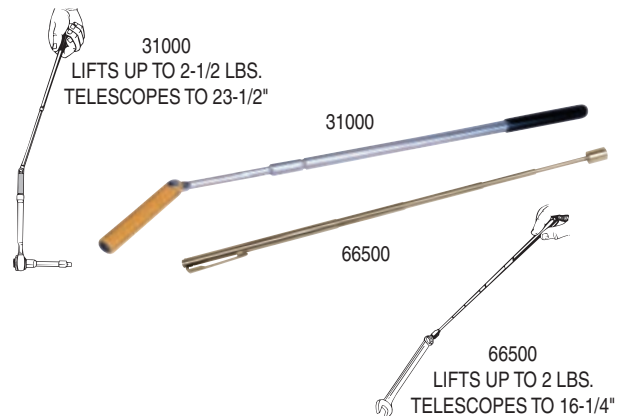

31000 66500 MAGNETIC PICK-UP TOOLS

Will Retrieve Parts and Tools from Hard to Reach Places.

Magnet shielded to concentrate magnetic field at end of tool. 31000 and 66500 have a super strong neodymium magnet. 31000 extends from 14-1/2" to 23-1/4". 31250 total length 9-1/2". 66500 telescopes from 4-1/2" to 16-1/4".

31000 Magnetic Pick-Up Tool. Skin-packed. Shipping wt. 7 oz.

66500 Telescoping Magnetic Pocket Pick-Up. Skin-packed. Shipping wt. 2 oz.