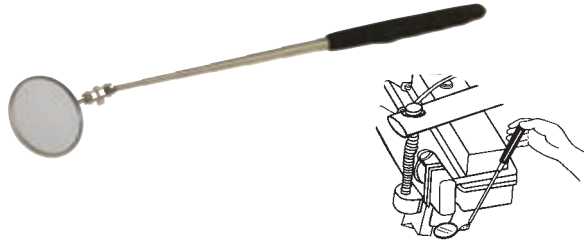

32050 TELESCOPING MIRROR

Enables You To See Around Corners.

2-1/4" diameter mirror swivels to any position. Telescopes from 6-5/8" to 36-3/8". Textured handle provides sure grip.

32050 Telescoping Mirror. Skin-packed. Shipping wt. 5 oz.

66540 MINI FLEXIBLE MAGNETIC PICK UP TOOL

Super Strong Neodymium Magnet Picks Up All Ferrous Metal Objects Up to 2 lbs.

Adjustable telescoping action extends from 4-1/2" to 13" with a 2-1/2" flexible segment to get into tight spots.

66540 Mini Flexible Magnetic Pick Up Tool. Skin-packed. Shipping wt. 2 oz.

66580 FLEXIBLE 23-1/2" MAGNETIC PICK-UP TOOL

Adjustable Telescoping Action Extends from 5-3/8" to 23-1/2" with a 3-1/2" Flexible Segment that Holds Its Shape.

23" flexible cable allows you to get into hard-to-reach areas. Simply push button on handle and fingers open 3/4" to grab small parts that you can't reach by hand.

31140 23" Flexible Retrieving Tool. Hang Card. Shipping wt. 3 oz.