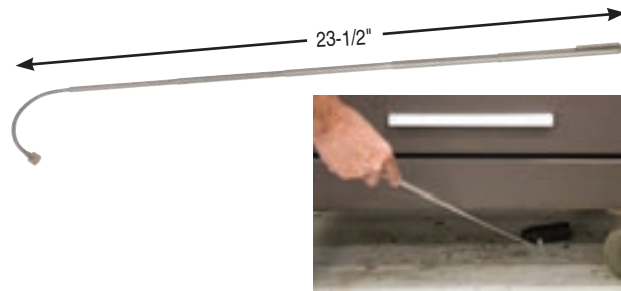

66580 FLEXIBLE 23-1/2" MAGNETIC PICK-UP TOOL

Adjustable Telescoping Action Extends from 5-3/8" to 23-1/2" with a 3-1/2" Flexible Segment that Holds Its Shape.

Super strong neodymium magnet picks up all ferrous metal objects up to 2.5 lbs.

66580 Heavy-Duty Flexible Magnetic Pick-Up Tool. Skin-packed. Shipping wt. 2 oz.