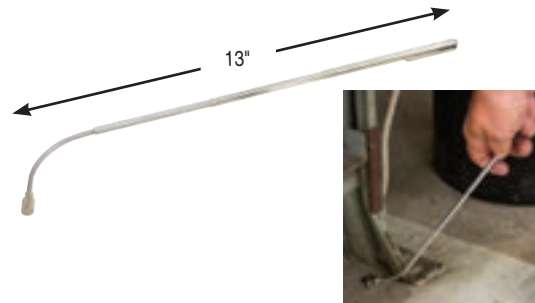

32050 TELESCOPING MIRROR

Enables You To See Around Corners.

2-1/4" diameter mirror swivels to any position. Telescopes from 6-5/8" to 36-3/8". Textured handle provides sure grip.

32050 Telescoping Mirror. Skin-packed. Shipping wt. 5 oz.

66540 MINI FLEXIBLE MAGNETIC PICK UP TOOL

Super Strong Neodymium Magnet Picks Up All Ferrous Metal Objects Up to 2 lbs.

Adjustable telescoping action extends from 4-1/2" to 13" with a 2-1/2" flexible segment to get into tight spots.

66540 Mini Flexible Magnetic Pick Up Tool. Skin-packed. Shipping wt. 2 oz.

66580 FLEXIBLE 23-1/2" MAGNETIC PICK-UP TOOL

Adjustable Telescoping Action Extends from 5-3/8" to 23-1/2" with a 3-1/2" Flexible Segment that Holds Its Shape.

23" flexible cable allows you to get into hard-to-reach areas. Simply push button on handle and fingers open 3/4" to grab small parts that you can't reach by hand.

31140 23" Flexible Retrieving Tool. Hang Card. Shipping wt. 3 oz.