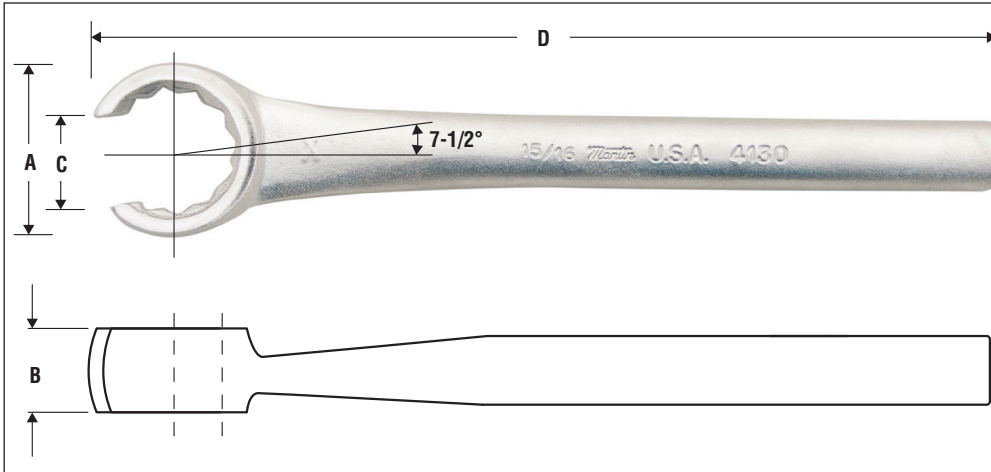

Flare Nut Wrenches

American Alloy Steel
Chrome or Black Finish
12 Point Opening
Drop Forged

Wrench Opening	Diameter of Head		Width of Slot	Length	Weight Each (lb)	Part Number		Std. Pkg. Qty.	Wrench Opening
	A	B	C	D		Chrome	Industrial Black		
3/8	3/4	3/8	9/32	6-7/16	.18	4112	BLK4112	6	3/8
7/16	13/16	3/8	11/32	6-7/16	.20	4114	BLK4114	6	7/16
1/2	7/8	7/16	3/8	6-13/16	.28	4116	BLK4116	6	1/2
9/16	1	7/16	7/16	6-13/16	.30	4118	BLK4118	6	9/16
5/8	1-1/16	1/2	1/2	7-1/16	.38	4120	BLK4120	6	5/8
11/16	1-1/8	1/2	9/16	7-1/16	.45	4122	BLK4122	6	11/16
3/4	1-7/32	9/16	5/8	7-7/16	.53	4124	BLK4124	6	3/4
13/16	1-5/16	5/8	21/32	7-7/16	.60	4126	BLK4126	6	13/16
7/8	1-7/16	5/8	11/16	7-1/2	.60	4128	BLK4128	6	7/8
15/16	1-1/2	5/8	3/4	7-5/8	.63	4130	BLK4130	6	15/16
1	1-9/16	5/8	3/4	7-13/16	.69	4132	BLK4132	6	1
1-1/16	1-5/8	11/16	13/16	7-13/16	.78	4134	BLK4134	6	1-1/16
1-1/8	1-11/16	11/16	7/8	7-13/16	.83	4136	BLK4136	6	1-1/8
1-1/4	1-13/16	11/16	1	7-15/16	.83	4140	BLK4140	6	1-1/4
1-3/8	2-1/16	13/16	1-1/16	9	1.3	4144	BLK4144	6	1-3/8
1-1/2	2-3/8	7/8	1-1/8	10	1.6	4148	BLK4148	6	1-1/2