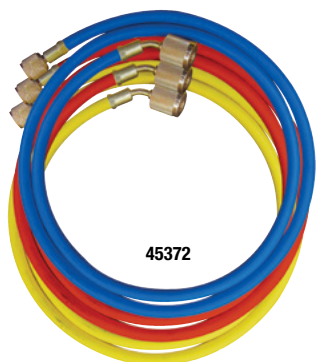

Mastercool uses only **(GRADE 5 HOSE)** with a selection of standard and nylon barrier for high pressure applications. Knurled brass nuts make finger tightening easy. **Crimped with 8 segment dies for secure fit and maximum durability.** Hoses are available in sets and a variety of lengths to meet all EPA, SAE and UL requirements for containment of refrigerant. **Sets include one blue, one red and one yellow hose.**

STANDARD & HIGH PRESSURE HOSES W/STANDARD FITTINGS (1/4" SAE)

Standard Hoses, Working Pressure 600 PSI, Burst 3000 PSI

HOSE LENGTH	36"	60"	72"	96"
Blue 1/4" x 1/4"	41361	41601	41721	41961
Yellow 1/4" x 1/4"	41362	41602	41722	41962
Red 1/4" x 1/4"	41363	41603	41723	41963
SETS 1/4" x 1/4"	40336	40360	40372	40396

Nylon Barrier Hoses, Working Pressure 800 PSI, Burst 4000 PSI

Blue 1/4" x 1/4"	47361	47601	47721	47961
Yellow 1/4" x 1/4"	47362	47602	47722	47962
Red 1/4" x 1/4"	47363	47603	47723	47963
Black 1/4" x 1/4"	47364	47604	47724	47964
SETS 1/4" x 1/4"	47336	47360	47372	47396
Black 1/4" hose w/(3/8" x 3/8" fitting)	48364	48604	48724	48964

STANDARD & HIGH PRESSURE HOSES W/AUTOMATIC SHUT-OFF VALVE FITTINGS (1/4" SAE)

Standard Hoses, Working Pressure 600 PSI, Burst 3000 PSI

HOSE LENGTH	36"	60"	72"	96"
Blue 1/4" x 1/4"	45361	45601	45721	45961
Yellow 1/4" x 1/4"	45362	45602	45722	45962
Red 1/4" x 1/4"	45363	45603	45723	45963
SETS 1/4" x 1/4"	45336	45360	45372	45396