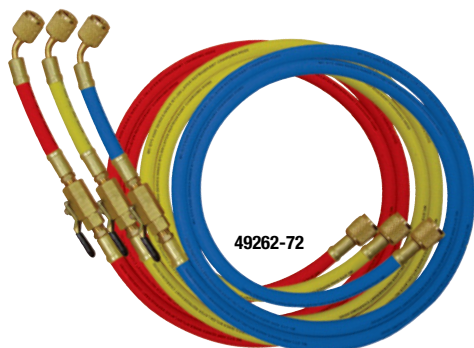

STANDARD & HIGH PRESSURE HOSES W/MANUAL SHUT-OFF VALVE FITTINGS (1/4" SAE)

Standard Hoses, Working Pressure 600 PSI, Burst 3000 PSI

HOSE LENGTH	36"	60"	72"
Blue 1/4" x 1/4"	90263-36	90263-60	90263-72
Yellow 1/4" x 1/4"	90264-36	90264-60	90264-72
Red 1/4" x 1/4"	90265-36	90265-60	90265-72
SETS 1/4" x 1/4"	90262-36	90262-60	90262-72

Nylon Barrier Hoses, Working Pressure 800 PSI, Burst 4000 PSI

Blue 1/4" x 1/4"	49263-36	49263-60	49263-72
Yellow 1/4" x 1/4"	49264-36	49264-60	49264-72
Red 1/4" x 1/4"	49265-36	49265-60	49265-72
SETS 1/4" x 1/4"	49262-36	49262-60	49262-72