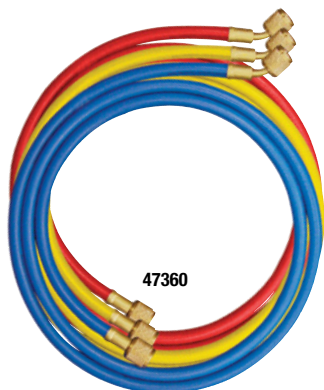

Mastercool uses only **(GRADE 5 HOSE)** with a selection of standard and nylon barrier for high pressure applications. Knurled brass nuts make finger tightening easy. **Crimped with 8 segment dies for secure fit and maximum durability.** Hoses are available in sets and a variety of lengths to meet all EPA, SAE and UL requirements for containment of refrigerant. **Sets include one blue, one red and one yellow hose.**

STANDARD & HIGH PRESSURE HOSES W/STANDARD FITTINGS (1/4" SAE)

Standard Hoses, Working Pressure 600 PSI, Burst 3000 PSI

HOSE LENGTH	36"	60"	72"	96"
Blue 1/4" x 1/4"	41361	41601	41721	41961
Yellow 1/4" x 1/4"	41362	41602	41722	41962
Red 1/4" x 1/4"	41363	41603	41723	41963
SETS 1/4" x 1/4"	40336	40360	40372	40396

Nylon Barrier Hoses, Working Pressure 800 PSI, Burst 4000 PSI

Blue 1/4" x 1/4"	47361	47601	47721	47961
Yellow 1/4" x 1/4"	47362	47602	47722	47962
Red 1/4" x 1/4"	47363	47603	47723	47963
Black 1/4" x 1/4"	47364	47604	47724	47964
SETS 1/4" x 1/4"	47336	47360	47372	47396
Black 1/4" hose w/(3/8" x 3/8" fitting)	48364	48604	48724	48964