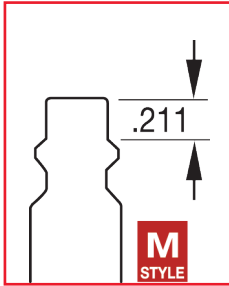

M-STYLE® INDUSTRIAL INTERCHANGE

Milton® M-Style® KWIK-CHANGE® couplers and plugs will interchange with all manufacturers who comply with the dimensional requirements of military specification MIL-C-4109, AA-59439 and ISO 6150 B

- 1/4" basic flow size
- M-Style® couplers are solid brass
- 3 ball bearing connection
- M-Style® plugs are case hardened steel, plated to resist rust
- Maximum inlet pressure: 300 PSI
- Maximum temperature: 250° F
- Air flow: 40 SCFM
- Seals: Buna-N

707 • 713 • 714 • 715 • 716 • 717
718 • 719 • 755 • 756 • 1717