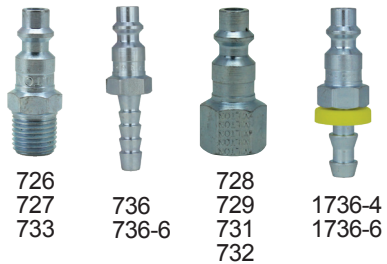

- 1/4" basic flow size
- M-Style® couplers are solid brass
- 3 ball bearing connection
- M-Style® plugs are case hardened steel, plated to resist rust
- Maximum inlet pressure: 300 PSI
- Maximum temperature: 250° F
- Air flow: 40 SCFM
- Seals: Buna-N

707 • 713 • 714 • 715 • 716 • 717  
718 • 719 • 755 • 756 • 1717

**M-Style® Couplers**

**M-STYLE® SAFETY COUPLERS**  
AVAILABLE ON PGS. 52 & 61

Boxed Part No.	Bulk Part No.	Retail Part No.	Per Card	NPT (in)	Connection	Product Specs	Sleeve	Feature
707				1/8"	Female	Solid Brass	Brass	
715	715BK	s-715	1	1/4"	Female			
716	716BK	s-716	1		Male			
718	718BK	s-718	1	3/8"	Female			
719	719BK	s-719	1		Male			
755	755BK	s-755	1	1/4"	Female			Steel
756	756BK	s-756	1		Male			
713	713BK				Female		Brass	Case Hardened Steel Drag Guard
714	714BK				Male			
717	717BK				1/4" ID Hose Barb			
717-6	717-6BK				3/8" ID Hose Barb			
1717-4	1717-4BK				1/4" ID Push-on & Lock			Brass Sleeve
1717-6	1717-6BK				3/8" ID Push-on & Lock			

726 • 727 • 728 • 729 • 731  
732 • 733 • 736 • 768 • 1736

**M-Style® Plugs**

Boxed Part No.	Bulk Part No.	Retail Part No.	Per Card	NPT (in)	Connection	Product Specs	Material	Feature
726				1/8"	Male	Case Hardened Steel		
729					Female			
727	727BK	s-727	2	1/4"	Male			
728	728BK	s-728	2		Female			
731	731BK	s-731	2	3/8-32 Size	Female			Recap
732	732BK	s-732	2		Female			
733	733BK	s-733	2	3/8"	Male			
736	736BK							1/4" ID Hose Barb
736-6	736-6BK				3/8" ID Hose Barb			
1736-4	1736-4BK				1/4" ID Push-on & Lock			
1736-6	1736-6BK				3/8" ID Push-on & Lock			