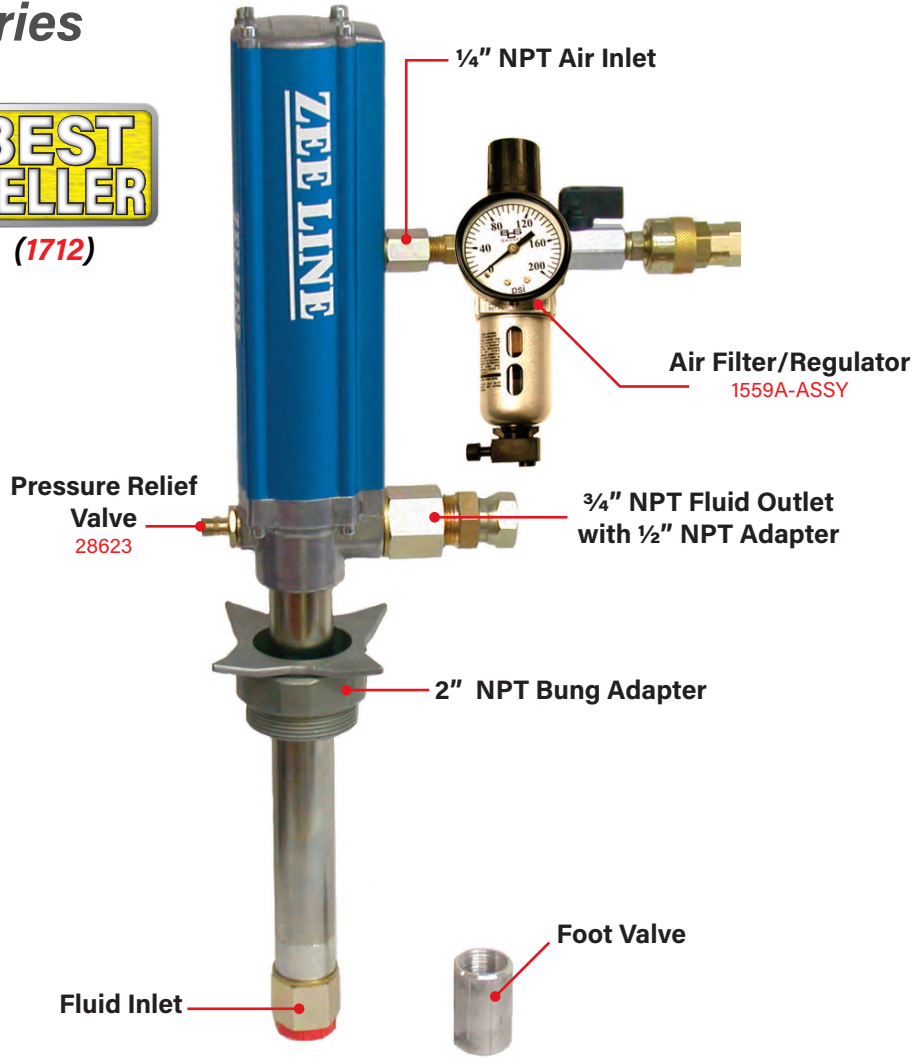

AIR OPERATED OIL PUMPS

Piston Pump: A-Series

(1712)

Pump Not Suitable for Water Based Fluids

Air Ratio

The *Air Ratio* describes the amount of work an Air Operated oil pump is able to do. To figure the output PSI, you multiply the first number of the ratio by the air pressure being fed into the pump. For example, if the air pressure going into a 3:1 pump is 100 PSI, then the output pressure will be 300psi.

Air Ratio	Max. Delivery Distance
1:1	25 ft
3:1	50 ft
5:1	150 ft

Model (Air Ratio)	1737 (1:1)	1712 (3:1)	1730A (5:1)
Max. Delivery	10.5 GPM	5.8 GPM	10 GPM
Max. Fluid Viscosity	80/90 SAE	80/90 SAE	240 SAE
Max. Fluid PSI	145 PSI	435 PSI	725 PSI
Max. Air PSI	145 PSI	145 PSI	145 PSI
Air Consumption	12.36 CFM @ 100 PSI	17.02 CFM @ 100 PSI	29.06 CFM @ 100 PSI
Air Inlet Size	1/4" NPT	1/4" NPT	1/4" NPT
Fluid Inlet Size	1" NPT	3/4" NPT	1" NPT
Fluid Outlet Size	3/4" NPT with 1/2" NPT Adapter	3/4" NPT with 1/2" NPT Adapter	3/4" NPT with 1/2" NPT Adapter

Height Dimensions	1737 (1:1)	1712 (3:1)	1730A (5:1)

**Use a 5:1 ratio pump to lift fluid more than 20 feet.

All Zeeline Air Operated Pumps feature our *Diamond Selection* 5-year limited warranty.

Quality products backed by premium customer service.

Part #	Length
2204	4'
2205	5'
2210	10'
2215	15'
2220	20'
2225	25'
2250	50'

Oil Reels

- All steel construction
- Dual arm support
- Durable powder coated finish
- Max. Pressure 2500 PSI
- Inlet Thread 1/2" NPT (F)
- Outlet Thread 1/2" NPT (M)
- See Pg. 86 for more details
- Compatible with ALL Zeeline oil pumps