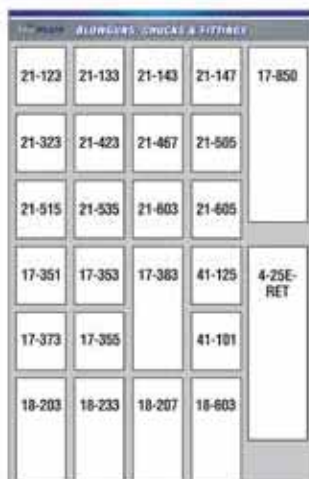

Blowguns, Chucks & Fittings

96-630-03

Most popular air hose fittings, chucks, and blowguns.

Part #	Qty.	Description
21-123	2	FITTING, BARB, 1/4" ID x 1/4" MNPT
21-133	2	FITTING, BARB, 5/16" ID x 1/4" MNPT
21-143	2	FITTING, BARB, 3/8" ID x 1/4" MNPT
21-147	2	FITTING, BARB, 3/8" ID x 3/8" MNPT
17-850	2	GAUGE, INFLATOR-DELUXE
21-323	2	FITTING, HOSE-SWIVEL, FEMALE
21-423	2	HOSE SPLICER, 1/4" ID
21-467	2	HOSE SPLICER, 3/8" ID
21-505	2	COUPLING, 1/4" MNPT x 1/4" MNPT
21-515	2	COUPLING, 1/4" FNPT x 1/4" FNPT
21-535	2	BUSHING, 1/4" FNPT x 3/8" MNPT
21-603	2	AIRLINE SWIVEL, 1/4" MNPT x 3/8"
21-605	2	AIR SWIVEL, 1/4" MNPT x 1/4" FNPT
17-351	2	CHUCK, DIRECT AIRLINE
17-353	2	CHUCK, DIRECT AIRLINE W/CLIP
17-383	2	CHUCK, DIRECT AIRLINE, DUAL FOOT
41-125	2	AIRLINE MANIFOLD, 3-IN-ONE, 1/4"
17-373	2	CHUCK, GRIP-TITE
17-355	2	CHUCK, SNAP-ON W/CLIP
41-101	2	IN-LINE TOOL OILER
4-25E-RET	2	HOSE W/FTGS, 25"-FAST STORE
18-203	2	BLOWGUN, STANDARD-LEVER
18-233	2	BLOWGUN, SAFETY-LEVER
18-207	2	BLOWGUN, STANDARD-RUBBER TIP
18-603	2	BLOWGUN, ADJUSTABLE I/M