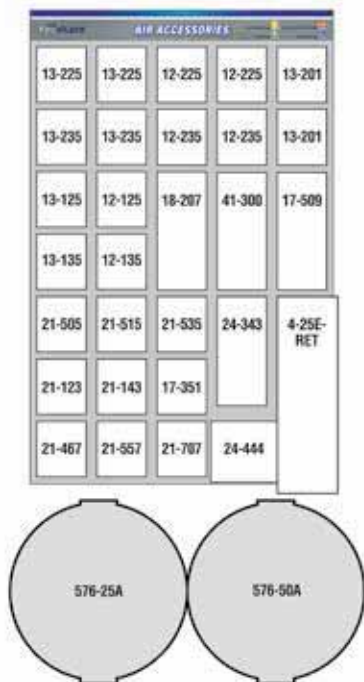

MERCHANDISERS / DISPLAYS

TRU-FLATE® Amflo®

Air Accessory Display

96-640

A one panel display that includes many of the top selling SKUs in the Tru-Flate® line, including 25' and 50' Amflo® PVC hoses.

Part #	Qty.	Description
13-225	6	COUPLER, 1/4" I/M, 1/4" MNPT
12-225	6	PLUG, 1/4" I/M, 1/4" MNPT
13-201	6	COUPLER/PLUG SET, 1/4" I/M
13-235	6	COUPLER, 1/4" I/M, 1/4" FNPT
12-235	6	PLUG, 1/4" I/M, 1/4" FNPT
13-125	4	COUPLER, 1/4" T-F, 1/4" MNPT
12-125	4	PLUG, 1/4" T-F, 1/4" MNPT
18-207	2	BLOWGUN, STANDARD-RUBBER TIP
41-300	2	HOSE REPAIR KIT
17-509	5	GAUGE, TIRE-STANDARD, 10-50 PSI
13-135	4	COUPLER, 1/4" T-F, 1/4" FNPT
12-135	4	PLUG, 1/4" T-F, 1/4" FNPT
21-505	2	COUPLING, 1/4" MNPT X 1/4" MNPT
21-515	2	COUPLING, 1/4" FNPT X 1/4" FNPT
21-535	2	BUSHING, 1/4" FNPT X 3/8" MNPT
24-343	1	FILTER, MINI
4-25E-RET	1	FAST STOR HOSE W/FITTINGS, 25', 1/4"
21-123	2	FITTING, BARB, 1/4" ID X 1/4" MNPT
21-143	2	FITTING, BARB, 3/8" ID X 1/4" MNPT
17-351	2	CHUCK, BALL FOOT, DIRECT AIRLINE
21-467	2	HOSE SPLICER, 3/8" ID
21-557	2	DRAIN COCK, 1/4"
21-707	2	SAFETY VALVE, 1/4", 125PSI
24-444	1	REGULATOR, MINI
576-25A	3	PVC HOSE 3/8"x25'w-1/4"FITTINGS, ORANGE
576-50A	3	PVC HOSE 3/8"x50'w-1/4"FITTINGS, ORANGE