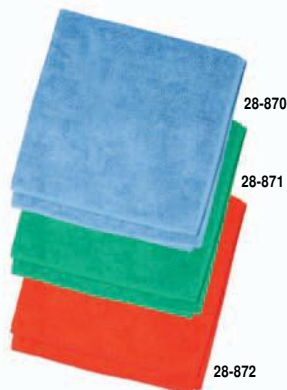

## MICROFIBER TOWELS 16" X 24"

Large Plush Microfiber Towel is superior for removing smudges, dust, oils and grease from any surface. Polyester and Polyamide fiber construction that penetrates and absorbs particles to give a deep-down shine without scratching. Safe for all surfaces. Machine washable. Do not use bleach or fabric softeners. Wash separately.

Stock #	Size
85-793	12-Pack: 16" x 24" Each Yellow - Plain Poly Bag
85-794	12-Pack: 16" x 24" Each Blue - Plain Poly Bag
85-795	12-Pack: 16" x 24" Each Green - Plain Poly Bag

**380 GSM**

## PLUSH TERRY MICROFIBER TOWELS

Supreme microfiber towels. Use it for cleaning, drying, wiping, buffing and polishing inside and out of your vehicles. The superior absorption capabilities holds dirt to completely remove it from surfaces and is safe for all surfaces such as paint, glass, metal and plastics. Avoid cross contamination with 3 colors for color-coding different tasks. Towel can be easily folded into comfortable panels for efficient use. Sewn hemmed edge for durability through many laundry washes.

Stock #	Size
28-870	1-Only: 16" x 16" Each - Light Blue
28-871	1-Only: 16" x 16" Each - Light Green
28-872	1-Only: 16" x 16" Each - Red

**300 GSM**