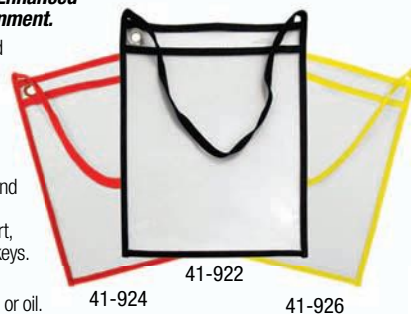

CARPET PROTECTOR FILM-PROFESSIONAL

Carpet Protector Film protects freshly dyed or cleaned carpets in cars. Features high tack adhesive. All film is printed "Remove Carpet Protection Film". Film is perforated for easy tear off.

FILM PERFORATED EVERY 21"

Stock #	Size	MIL
85-781	24" x 200'	3
85-782	24" x 500'	3
85-783	24" x 200'	4
85-784	24" x 500'	4

FILM PERFORATED EVERY 24"

Stock #	Size	MIL
85-777	21" x 200'	3

SEE PAGE 54 FOR TURBO GRIP™ CARPET ADHESION PROMOTER STOCK # 66-220 (SOLD SEPARATELY)

PREMIUM PAPER FLOOR MATS

Made of matte finish 82# PE (polyethylene) coated on one side of the paper. The heavy amount of PE coating makes this mat one of the best water barrier products while the ridged construction helps to better absorb moisture and resist slipping.

The material's unique durability rivals the heavier photo paper mats on the market while additionally providing an absorbent top surface. PE coating is more durable and superior to the standard glossy "poly-back" which is normally a water resistant acrylic coating that breaks down sooner than the PE coating.

- Useful design: "Footprint" graphic with the words "YOUR BUSINESS IS APPRECIATED" and "Please Drive Safely!"
- Very strong and absorbent - designed to outlast acrylic poly-back and photo paper mats.
- Absorbent top layer of 60# paper laminated to a thick 22# layer of durable polyethylene.
- Ridged profile for better water absorption and to minimize slipping.

Stock #	Size
85-776	16.5" x 22" - 250 Mats per box

PAPER FLOOR MATS

Semi-Wet Strength paper floor mats are used in place of plain paper floor mats at a comparable price yet at a better quality. Useful design: Black and gray "Footprint" graphic with the words "YOUR BUSINESS IS APPRECIATED" AND "Please Drive Safely!"

Stock #	Size
85-797	16.5" x 22" - 500 Mats per box