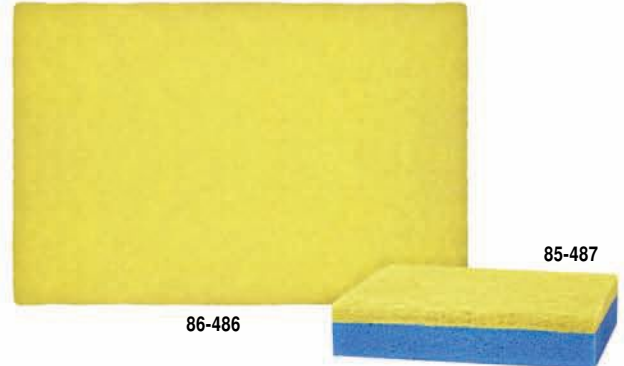

SCRUB AWAY™

SCRUB AWAY™ & SCRUB AWAY™ PLUS

SCRUB AWAY™ is a non abrasive cleaning tool designed to safely clean paint, clear coat, auto interiors, door panels, plastic, glass, metal and much more. Excellent for leather seats and surfaces. Use SCRUB AWAY™ to remove bugs, dirt, grime, brake dust and road tar from the surface with minimal effort.

Stock #	Size
85-485	2-Pack: 6" x 9" Each (Bag)
86-486	6" x 9" (1 Only, Bulk)

SCRUB AWAY™ PLUS gives all the benefits as listed above PLUS the added bonus of a soft sponge on the reverse side to wash away loose dirt and grime.

Stock #	Size
85-487	3" x 5" (1 Only, Bag)
85-488	4-Pack: 3" x 5" Each (Bag)