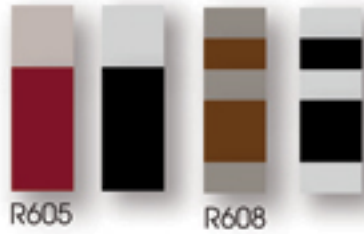

PROFESSIONAL SIZE ROLLS

5/16" x 150'

| PART | COLOR |
|--------|-----------------|
| R42002 | Black |
| R42006 | Silver Metallic |
| R42008 | White |
| R42016 | Gold Metallic |
| R42030 | Tomato Red |

- Top Selling Colors
- 150' Professional Length Rolls

PREMIUM TRUCK MULTI-STRIPES

3/4" x 50'

5/8" x 50'

5/8" x 50'

| PART | DESCRIPTION/COLOR |
|---------|-------------------------------------|
| R605 | 3/4" X 50' Dual Color Truck Stripe. |
| R60593 | Champagne/Autumn Maple Met. |
| R60598 | Silver/Black |
| R606 | 5/8" X 50' Dual Color Truck Stripe |
| R60693 | Champagne/Autumn Maple Met. |
| R60697 | Med. Blue/Dk. Blue Met. |
| R60698 | Silver/Black |
| R607 | 5/8" X 50' Dual Color Truck Stripe |
| R60798 | Silver/Black |
| R608 | 3/4" X 50' Dual Color Truck Stripe |
| R608200 | Arizona Beige/Brown Met. |
| R608201 | Silver/Black |

- Developed for Today's Growing Truck Market
- Dual Colors Ideal for Paint Breaks
- Professional Grade Vinyl & Adhesive
- OEM Factory Replacement Stripes
- Available in 4 Styles