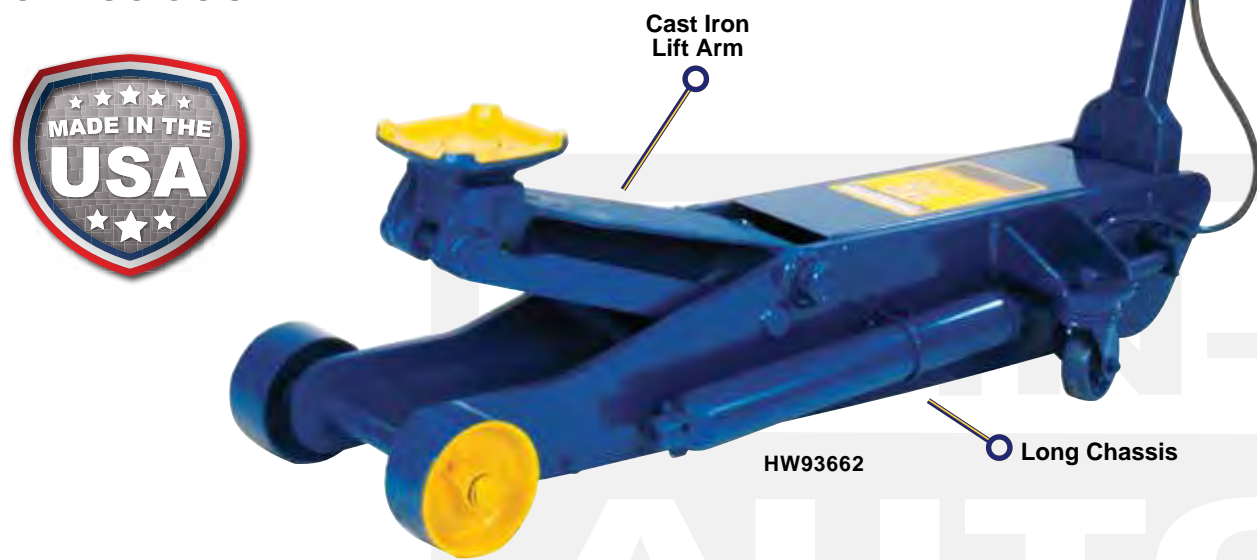

**AIR/MANUAL
SERVICE JACKS**

**FORKLIFT/TRUCK
JACKS**

4 Ton Air/Hydraulic Service Jack

10 Ton Air/Hydraulic Service Jack

4 Ton Forklift Jack

20 Ton Air/Hydraulic Truck Jack

10 Ton Air Jack

Model	Description	Height (Min/Max)	Power Raise	Saddle Dia.	Handle Length	Base Size (L x W)	Weight
HW93667	4 Ton Air/Hydraulic Service Jack	5.50" 26.50"	21.00"	7.00"	51.75"	48.00" 14.50"	237.00 lbs
HW93662	10 Ton Air/Hydraulic Service Jack	6.50" 25.50"	19.00"	8.50"	53.00"	54.00" 20.50"	430.00 lbs

Model	Description	Height (Min/Max)	Power Raise	Handle Length	Base Size (L x W)	Weight
HW93659	4 Ton Forklift Jack	2.50" 16.50"	14.00"	25.00"	8.00" 26.50"	71.00 lbs
HW93731	20 Ton Air/Hydraulic Truck Jack	9.25" 17.75"	5.50"	39.50"	8.75" 5.50"	67.00 lbs
HW93737A	10 Ton Air Jack	17.75" 40.00"	11.50"	38.00"	12.00" 12.00"	165.00 lbs