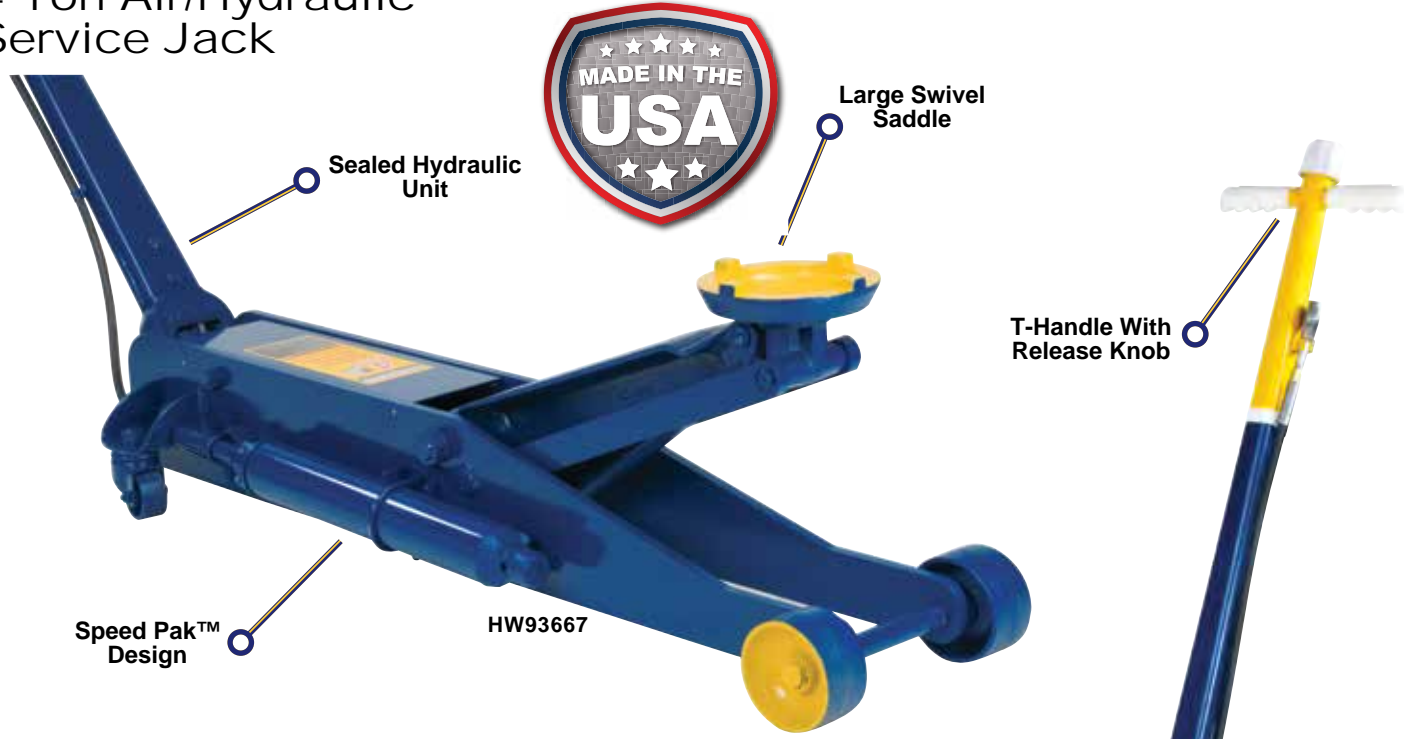

**AIR/MANUAL
SERVICE JACKS**

**FORKLIFT/TRUCK
JACKS**

4 Ton Air/Hydraulic Service Jack

10 Ton Air/Hydraulic Service Jack

4 Ton Forklift Jack

20 Ton Air/Hydraulic Truck Jack

10 Ton Air Jack

Model	Description	Height (Min/Max)	Power Raise	Saddle Dia.	Handle Length	Base Size (L x W)	Weight
HW93667	4 Ton Air/Hydraulic Service Jack	5.50" 26.50"	21.00"	7.00"	51.75"	48.00" 14.50"	237.00 lbs
HW93662	10 Ton Air/Hydraulic Service Jack	6.50" 25.50"	19.00"	8.50"	53.00"	54.00" 20.50"	430.00 lbs

Model	Description	Height (Min/Max)	Power Raise	Handle Length	Base Size (L x W)	Weight
HW93659	4 Ton Forklift Jack	2.50" 16.50"	14.00"	25.00"	8.00" 26.50"	71.00 lbs
HW93731	20 Ton Air/Hydraulic Truck Jack	9.25" 17.75"	5.50"	39.50"	8.75" 5.50"	67.00 lbs
HW93737A	10 Ton Air Jack	17.75" 40.00"	11.50"	38.00"	12.00" 12.00"	165.00 lbs