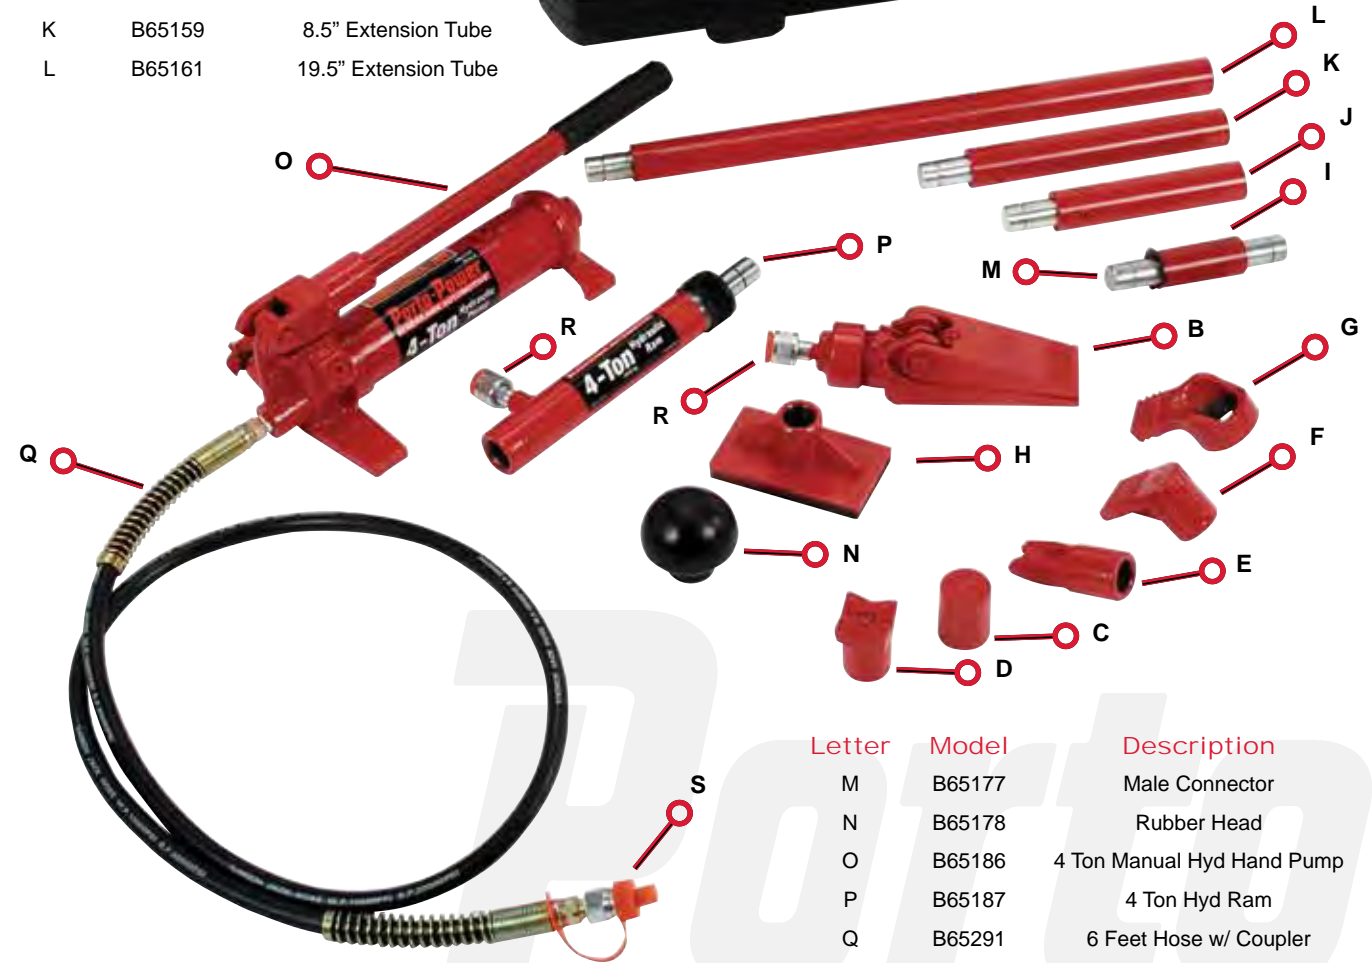

BODY REPAIR EQUIPMENT

4 Ton Body Repair Equipment Kit

Letter	Model	Description
A	B65067	4 Ton Kit Blow-Mold Case
B	B65123	1000 lbs Spreader
C	B65151	Serrated Saddle
D	B65152	90° V-Base
E	B65153	Wedge Head
F	B65154	Plunger Toe
G	B65155	Ram Toe
H	B65156	Flat Base
I	B65157	3" Extension Tube
J	B65158	6" Extension Tube
K	B65159	8.5" Extension Tube
L	B65161	19.5" Extension Tube

Letter	Model	Description
M	B65177	Male Connector
N	B65178	Rubber Head
O	B65186	4 Ton Manual Hyd Hand Pump
P	B65187	4 Ton Hyd Ram
Q	B65291	6 Feet Hose w/ Coupler
R	B69477	¼" Female Half Coupler
S	B69478	¼" Male Half Coupler

Letter	Model	Description
A	B65068	10 Ton Kit Blow-Mold Case
B	B65123	1000 lbs Spreader
C	B65162	27" Extension Tube
D	B65163	18" Extension Tube
E	B65164	10" Extension Tube
F	B65165	4" Extension Tube
G	B65166	Wedge Head
H	B65167	Serrated Saddle
I	B65168	Flat Base
J	B65169	Ram Toe
K	B65172	Plunger Toe
L	B65173	90° V-Base
M	B65179	Male Connector
N	B65180	Rubber Head
O	B65188	10 Ton Manual Hyd Hand Pump
P	B65189	10 Ton Hyd Ram
Q	B65291	6 Feet Hose w/ Coupler
R	B69477	¼" Female Half Coupler
S	B69478	¼" Male Half Coupler

Model	Description	Capacity (Pump/Ram)	Ram (Closed H/Ext H/Area²)	Weight
B65115	10 Ton Body Repair Equipment Kit	10,000 PSI / 10 Ton	13.63" / 19.75" / 2.41"	92.00 lbs

Porto-Power by Blackhawk Automotive