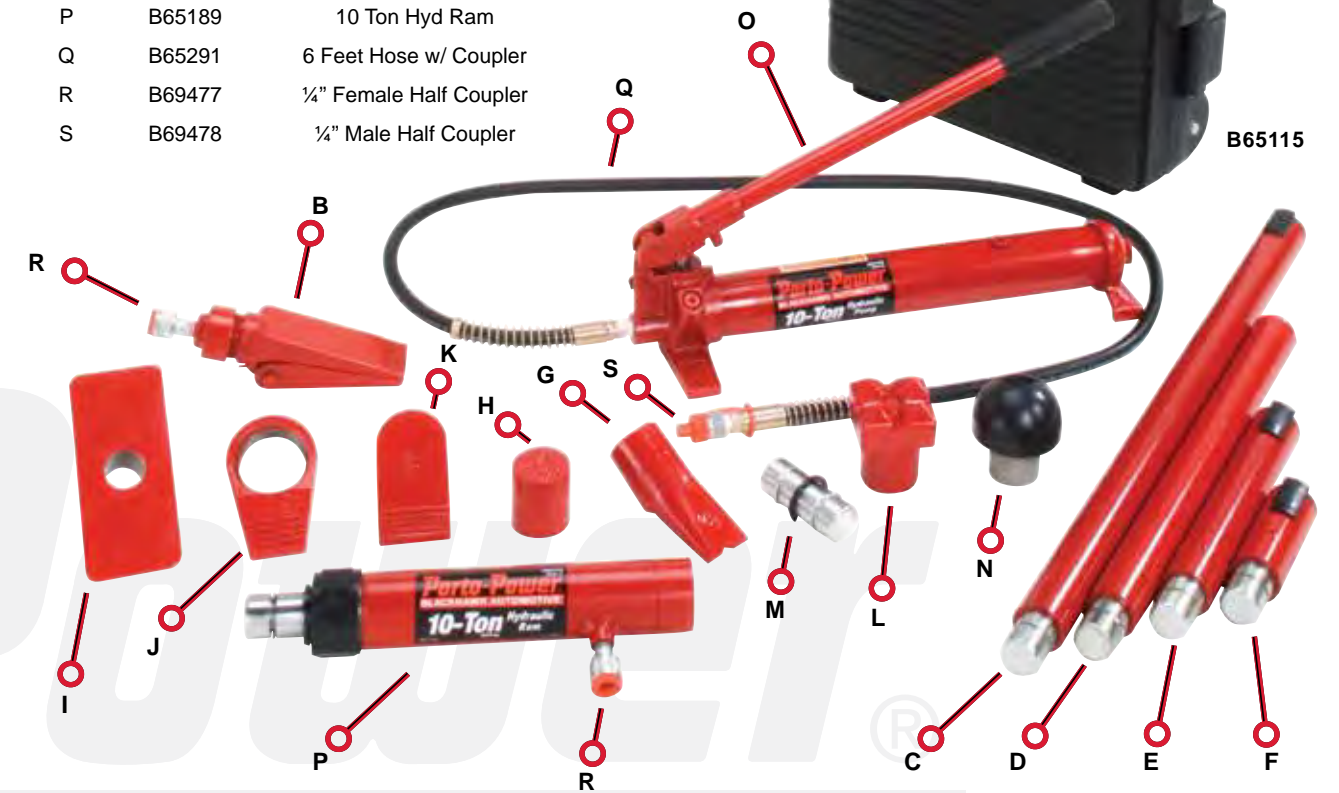

BODY REPAIR EQUIPMENT

4 Ton Body Repair Equipment Kit

Letter	Model	Description
A	B65067	4 Ton Kit Blow-Mold Case
B	B65123	1000 lbs Spreader
C	B65151	Serrated Saddle
D	B65152	90° V-Base
E	B65153	Wedge Head
F	B65154	Plunger Toe
G	B65155	Ram Toe
H	B65156	Flat Base
I	B65157	3" Extension Tube
J	B65158	6" Extension Tube
K	B65159	8.5" Extension Tube
L	B65161	19.5" Extension Tube

Letter	Model	Description
M	B65177	Male Connector
N	B65178	Rubber Head
O	B65186	4 Ton Manual Hyd Hand Pump
P	B65187	4 Ton Hyd Ram
Q	B65291	6 Feet Hose w/ Coupler
R	B69477	¼" Female Half Coupler
S	B69478	¼" Male Half Coupler

Letter	Model	Description
A	B65068	10 Ton Kit Blow-Mold Case
B	B65123	1000 lbs Spreader
C	B65162	27" Extension Tube
D	B65163	18" Extension Tube
E	B65164	10" Extension Tube
F	B65165	4" Extension Tube
G	B65166	Wedge Head
H	B65167	Serrated Saddle
I	B65168	Flat Base
J	B65169	Ram Toe
K	B65172	Plunger Toe
L	B65173	90° V-Base
M	B65179	Male Connector
N	B65180	Rubber Head
O	B65188	10 Ton Manual Hyd Hand Pump
P	B65189	10 Ton Hyd Ram
Q	B65291	6 Feet Hose w/ Coupler
R	B69477	¼" Female Half Coupler
S	B69478	¼" Male Half Coupler

Hooks & Chains

B97661

B97520

B97662

B97691

B97518

Model	Type	Length	Capacity	Weight
B97520	Double Grab Hook	-	10 Ton	3.00 lbs
B97661	Chain With Claw Hook	6 Feet	10 Ton	10.80 lbs
B97662	Chain With 2 Claw Hooks	6 Feet	10 Ton	12.00 lbs
B97691	Chain With Claw Hook	9 Feet	10 Ton	12.90 lbs
B97518	Chain With Grab Hook	8 Feet	20 Ton	23.00 lbs