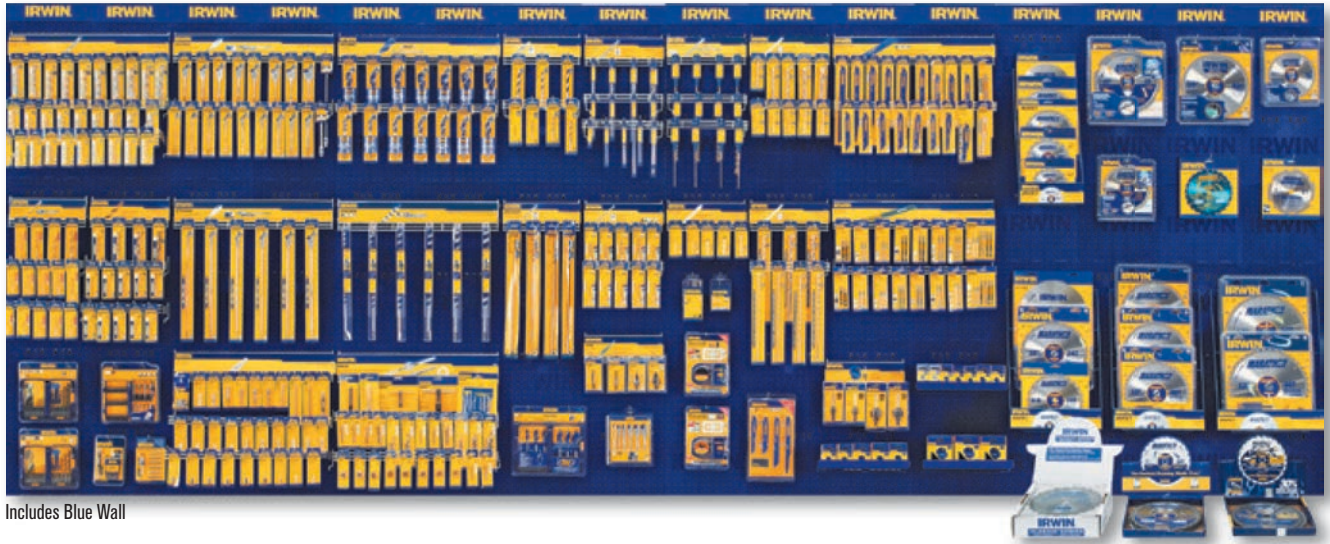

PTA1606 - EXPANDED POWER TOOL ACCESSORY PLAN-O-GRAM 16'W X 5'H

Includes Blue Wall

Component	Description	UPC	Merch QTY	Reorder QTY
67502	58-PIECE HSS DRILL BIT DISPLAY	024721675026	1	1
65510	28-PIECE COBALT DRILL BIT DISPLAY	024721655103	1	1
3012019M	4-PIECE UNIBIT MERCHANDISER #1 #2 #4 #9 038548093376	038548093376	1	1
88891	38-PIECE 6" STANDARD SPADE BIT MERCH	024721888914	1	1
90097	12-PIECE 16" EXTRA LONG SPADE BIT MERCH	024721900975	1	1
65516	28-PIECE TIN DRILL BIT DISPLAY	024721655165	1	1
3041022M	42-PIECE MAX SPEED TRI-FLUTE DRILL BIT MERCH	024721105899	1	1
90019	8-PIECE WOOD INSTALLER BIT MERCH	024721900197	1	1
3096001M	87-PIECE TAP, DIE AND EXTRACTOR MERCH	042526093258	1	1
65505	20-PIECE SHORT LENGTH ROTARY MASONRY MERCH	042526655050	1	1
3026028M	26-PIECE ROTARY PERCUSSION MERCH	024721019776	1	1
55001	24-PIECE SDS-PLUS SPEEDHAMMER MERCH	024721550019	1	1
65518	10-PIECE GLASS AND TILE DRILL BIT DISPLAY	042526655180	1	1

Component	Description	UPC	Merch QTY	Reorder QTY
90078	14-PIECE BRAD POINT MERCH	024721900784	1	1
CSBP0G3	SAW BLADE PLANOGRAM RACKS + PRODUCT	024721093202	1	1
4935189	6-PIECE 17" WELDTEC SHIP AUGER MERCH	024721109682	1	1
3071002M	38-PIECE T-SHANK/U-SHANK JIG SAW MERCHANDISER	024721090928	1	1
373005M	40-PIECE BI-METAL HOLE SAW MERCHANDISER	024721016805	1	1
65536	14-PIECE LONG LENGTH ROTARY MASONRY MERCH	042526655364	1	1
4935631	20-PIECE MULTI-MATERIAL MERCH	024721999597	1	1
3057033M	60-PIECE FASTENER DRIVE MERCH	673765101345	1	1
4935428	38-PIECE RECIP BLADE WIRE RACK MERCHANDISER	024721112552	1	1
1781642	16' PTA MERCH KIT	038548992969	1	1
3046008	SELF-FEED BIT 1-1/2" SPEEDBOR MAX	024721104731	2	1