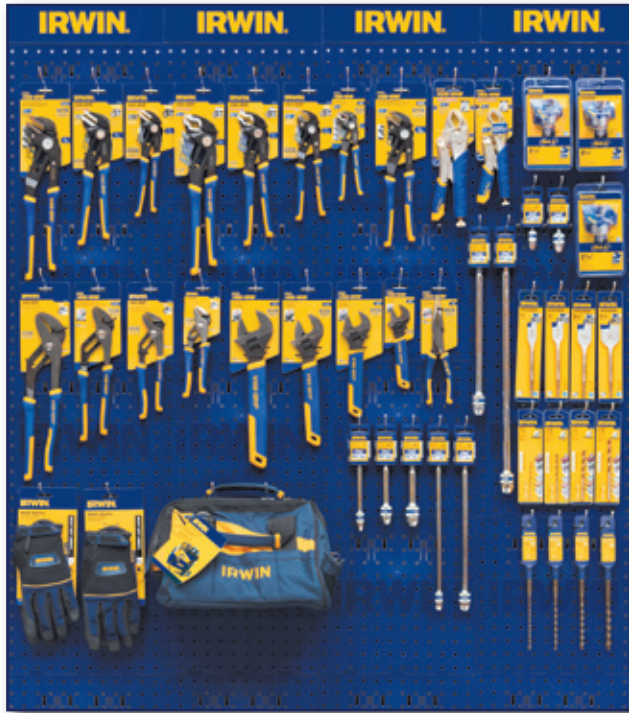

PLUMPROPOG - BASIC PLUMBING 92-PIECE PLAN-O-GRAM 4'W X 4'H

Includes Blue Wall

Component	Description	UPC	Merch QTY	Reorder QTY
4935107	3/16"X3-3/4" MULTI-MATERIAL DRILL BIT	024721108784	2	5
4935108	1/4"X4" MULTI-MATERIAL DRILL BIT	024721108791	2	5
4935109	5/16"X4-3/4" MULTI-MATERIAL DRILL BIT	024721108807	2	5
4935318	6" STRAIGHT JAW GROOVE JOINT PLIERS	038548111575	2	5
4935320	8" STRAIGHT JAW GROOVE JOINT PLIERS	038548111599	2	5
4935321	10" STRAIGHT JAW GROOVE JOINT PLIERS	038548111605	2	5
4935322	12" STRAIGHT JAW GROOVE JOINT PLIERS	038548111612	2	5
4935351	6" GROOVELOCK PLIERS	038548111896	2	5
11T	10CR 10" CURVED JAW FAST RELEASE LOCKING PLIERS	038548101934	2	5
13T	7CR 7" CURVED JAW FAST RELEASE LOCKING PLIERS	038548101941	2	5
4935703	1/4" QUICK-CHANGE BIT HOLDER 2.5" OAL	024721901026	2	6
4935704	1/4" QUICK-CHANGE BIT HOLDER 6" OAL	024721901064	2	6
4935705	1/4" QUICK-CHANGE BIT HOLDER 12" OAL	024721901125	2	6
4935651	3/8" QUICK-CHANGE BIT HOLDER 2.75" OAL	024721999887	2	3
4935652	3/8" QUICK-CHANGE BIT HOLDER 5.5" OAL	024721999894	2	3
4935653	3/8" QUICK-CHANGE BIT HOLDER 12" OAL	024721999900	2	3
4935654	7/16" QUICK-CHANGE BIT HOLDER 5.5" OAL	024721999917	2	3
4935655	7/16" QUICK-CHANGE BIT HOLDER 12" OAL	024721999924	2	3
4935656	7/16" QUICK-CHANGE BIT HOLDER 18" OAL	024721999931	2	3
2078606	6" ADJUSTABLE WRENCH	038548028286	2	5
2078612	12" ADJUSTABLE WRENCH	038548028316	2	5
3046011	2-1/8" SPEEDBOR MAX SPEED SELF-FEED BIT	024721104762	2	1
3046012	2-1/4" SPEEDBOR MAX SPEED SELF-FEED BIT	024721104779	2	1
3046013	2-9/16" SPEEDBOR MAX SPEED SELF-FEED BIT	024721104786	2	1

Component	Description	UPC	Merch QTY	Reorder QTY
88812	3/4" X 6" SPADE BIT	024721200501	2	6
88814	7/8" X 6" SPADE BIT	024721200525	2	6
88818	1-1/8" X 6" SPADE BIT	024721200556	2	3
88824	1-1/2" X 6" SPADE BIT	024721200587	2	3
432001	HEAVY CONSTRUCTION GLOVES-L	024721010230	2	6
432002	HEAVY CONSTRUCTION GLOVES-XL	024721010247	2	6
322004	3/16" X 4" X 6" SPEEDHAMMER DRILL BIT	024721001436	2	1
322017	1/4" X 4" X 6" SPEEDHAMMER DRILL BIT	024721001627	2	1
322022	5/16" X 4" X 6" SPEEDHAMMER DRILL BIT	024721001917	2	1
322024	3/8" X 4" X 6" SPEEDHAMMER DRILL BIT	024721001931	2	1
2078110	10" GROOVELOCK PLIERS	038548028095	2	5
2078608	8" ADJUSTABLE WRENCH	038548028293	2	5
2078610	10" ADJUSTABLE WRENCH	038548028309	2	5
1773624	8" LONG NOSE WITH 12 AWG STRIPPER	038548991863	2	5
2078108	8" GROOVELOCK PLIERS	038548028088	2	5
2078112	12" GROOVELOCK PLIERS	038548028101	2	5
4402019	12" CONTRACTOR'S BAG	024721091673	2	6
4935095	8" STRAIGHT JAW GROOVELOCK PLIERS	038548108605	2	5
4935096	10" STRAIGHT JAW GROOVELOCK PLIERS	038548108612	2	5
4935097	10" SMOOTH JAW GROOVELOCK PLIERS	038548108629	2	5
4935098	12" STRAIGHT JAW GROOVELOCK PLIERS	038548108636	2	5
4935105	1/8"X3" MULTI-MATERIAL DRILL BIT	024721108746	2	5