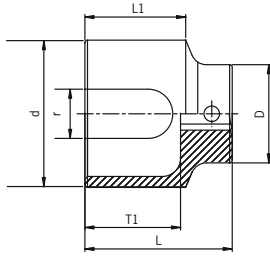

### SPINDLE NUT DEEP

MODEL	SIZE	MODEL	SIZE
2830	29mm	2806	35mm
2800	30mm	2802	36mm
2832	32mm	2803	38mm
2834	34mm		

## 1/2" DRIVE INDIVIDUAL UNIVERSAL DRIVELINE 12 POINT DRIVE SAE & METRIC LIMITED CLEARANCE SOCKETS

MODEL	SIZE	MODEL	SIZE
210ZUDL	5/16"	218ZUDL	9/16"
212ZUDL	3/8"	222ZUDL	11/16"
214ZUDL	7/16"	224ZUDL	3/4"
216ZUDL	1/2"		

MODEL	SIZE	MODEL	SIZE
208ZUMDL	8mm	214ZUMDL	14mm
210ZUMDL	10mm	215ZUMDL	15mm
211ZUMDL	11mm	216ZUMDL	16mm
212ZUMDL	12mm	217ZUMDL	17mm
213ZUMDL	13mm		

## 1/2" DR. TIE ROD

ITEM	SIZE	D	D	R	T1	L1	L
2801	1/2"	38	57	19	37	39	57