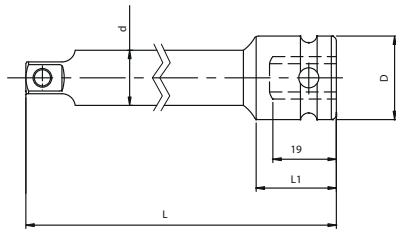

### SPINDLE NUT DEEP

MODEL	SIZE	MODEL	SIZE
2830	29mm	2806	35mm
2800	30mm	2802	36mm
2832	32mm	2803	38mm
2834	34mm		

## 1/2" DRIVE INDIVIDUAL UNIVERSAL DRIVELINE 12 POINT DRIVE SAE & METRIC LIMITED CLEARANCE SOCKETS

MODEL	SIZE	MODEL	SIZE
210ZUDL	5/16"	218ZUDL	9/16"
212ZUDL	3/8"	222ZUDL	11/16"
214ZUDL	7/16"	224ZUDL	3/4"
216ZUDL	1/2"		

MODEL	SIZE	MODEL	SIZE
208ZUMDL	8mm	214ZUMDL	14mm
210ZUMDL	10mm	215ZUMDL	15mm
211ZUMDL	11mm	216ZUMDL	16mm
212ZUMDL	12mm	217ZUMDL	17mm
213ZUMDL	13mm		

## 1/2" DR. TIE ROD

ITEM	SIZE	D	D	R	T1	L1	L
2801	1/2"	38	57	19	37	39	57