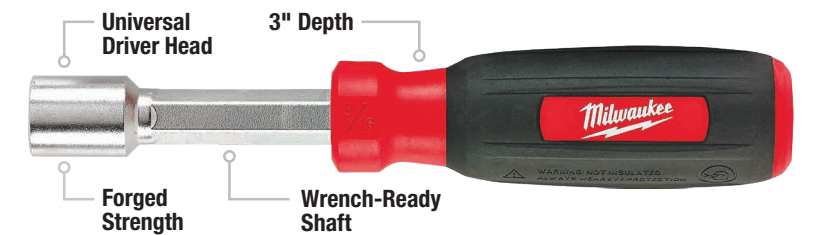

HOLLOW SHAFT NUT DRIVERS

FITS **4X MORE FASTENERS**

SAE METRIC

Universal Driver Head

3" Depth

Forged Strength

Wrench-Ready Shaft

Model #	Description	Sizes
48-22-2402	2 Pc SAE Hollow Shaft Nut Driver Set	1/4", 5/16"
48-22-2404	4 Pc SAE Hollow Shaft Nut Driver Set	1/4", 5/16", 7/16", 9/16"
48-22-2407	7 Pc SAE Hollow Shaft Nut Driver Set	1/4", 5/16", 11/32", 3/8", 7/16", 1/2", 9/16"
48-22-2417	7 Pc Metric Hollow Shaft Nut Driver Set	5mm, 5.5mm, 6mm, 7mm, 8mm, 10mm, 13mm

Model #	Description
48-22-2420	3/16" Hollow Shaft Nut Driver
48-22-2421	1/4" Hollow Shaft Nut Driver
48-22-2422	5/16" Hollow Shaft Nut Driver
48-22-2423	11/32" Hollow Shaft Nut Driver
48-22-2424	3/8" Hollow Shaft Nut Driver

Model #	Description
48-22-2425	7/16" Hollow Shaft Nut Driver
48-22-2426	1/2" Hollow Shaft Nut Driver
48-22-2427	9/16" Hollow Shaft Nut Driver
48-22-2431	5mm Hollow Shaft Nut Driver
48-22-2432	5.5mm Hollow Shaft Nut Driver

Model #	Description
48-22-2433	6mm Hollow Shaft Nut Driver
48-22-2434	7mm Hollow Shaft Nut Driver
48-22-2435	8mm Hollow Shaft Nut Driver
48-22-2436	10mm Hollow Shaft Nut Driver
48-22-2437	13mm Hollow Shaft Nut Driver