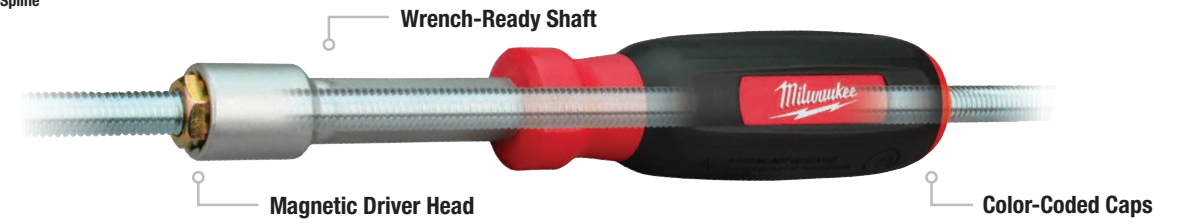

HOLLOWCORE™ MAGNETIC NUT DRIVERS

UNLIMITED DEPTH
FITS **4X MORE FASTENERS**

SAE METRIC

Wrench-Ready Shaft

Magnetic Driver Head

Color-Coded Caps

Model #	Description
48-22-2520	3/16" Magnetic Nut Driver
48-22-2521	1/4" HOLLOWCORE™ Magnetic Nut Driver
48-22-2522	5/16" HOLLOWCORE™ Magnetic Nut Driver
48-22-2523	11/32" HOLLOWCORE™ Magnetic Nut Driver
48-22-2524	3/8" HOLLOWCORE™ Magnetic Nut Driver

Model #	Description	Sizes
48-22-2502	2 Pc HOLLOWCORE™ Magnetic Nut Driver Set	1/4", 5/16"
48-22-2507	7 Pc HOLLOWCORE™ SAE Magnetic Nut Driver Set	1/4", 5/16", 11/32", 3/8", 7/16", 1/2", 9/16"
48-22-2517	7 Pc HOLLOWCORE™ Metric Magnetic Nut Driver Set	5mm, 5.5mm, 6mm, 7mm, 8mm, 10mm, 13mm

Model #	Description
48-22-2525	7/16" HOLLOWCORE™ Magnetic Nut Driver
48-22-2526	1/2" HOLLOWCORE™ Magnetic Nut Driver
48-22-2527	9/16" HOLLOWCORE™ Magnetic Nut Driver
48-22-2531	5mm HOLLOWCORE™ Magnetic Nut Driver
48-22-2532	5.5mm HOLLOWCORE™ Magnetic Nut Driver

Model #	Description
48-22-2533	6mm HOLLOWCORE™ Magnetic Nut Driver
48-22-2534	7mm HOLLOWCORE™ Magnetic Nut Driver
48-22-2535	8mm HOLLOWCORE™ Magnetic Nut Driver
48-22-2536	10mm HOLLOWCORE™ Magnetic Nut Driver
48-22-2537	13mm HOLLOWCORE™ Magnetic Nut Driver