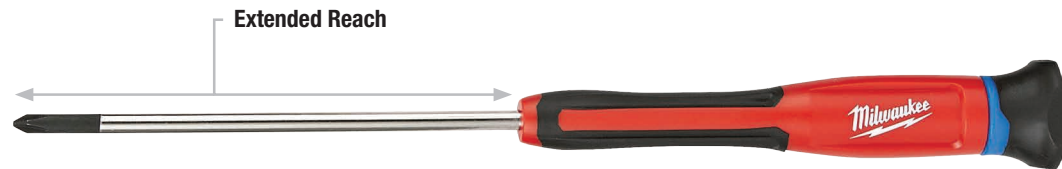

1000V INSULATED SCREWDRIVERS

Dual Layer Insulation

Flame & Impact Resistant

1000V
IEC 60900:2012 | ASTM F1505-10 | NFPA 70E

Slim Drive Shaft
Allows access in recessed applications

Model #	Description	Model #	Description	Model #	Description	Bit Types, Carrying Case
48-22-2211	#1 Phillips (3")	48-22-2232	3/16" Cabinet (6")	48-22-2202	3 Pc 1000V Insulated Screwdriver Set	P#2, SL 1/4", ECX™#1
48-22-2212	#2 Phillips (4")	48-22-2233	3/16" Cabinet (8")	48-22-2204	4 Pc 1000V Insulated Screwdriver Set w/ Case	P#1, P#2, SL 1/4", SL 3/8", Extra Capacity Roll Up Pouch
48-22-2213	#3 Phillips (6")	48-22-2241	#1 ECX™ (4")	48-22-2205	4 Pc 1000V Insulated Screwdriver Set w/ Case	SL 1/4", SL 3/8", SQ#1, SQ#2, Extra Capacity Roll Up Pouch
48-22-2221	1/4" Slotted (6")	48-22-2242	#2 ECX™ (4")	48-22-2210	10 Pc 1000V Insulated Screwdriver Set w/ Case	P#1, P#2, P#3, SL 1/4", SL 5/16", SL 3/8", SQ#1, SQ#2, SQ#3, ECX™#1, EVA Foam Fitted Case
48-22-2222	5/16" Slotted (7")	48-22-2251	#1 Square (3")	48-22-2203	3 Pc 1000V Insulated Screwdriver Set	#1 ECX™ (4"), #2 Phillips (4"), 1/4" Slotted (6")
48-22-2223	3/8" Slotted (8")	48-22-2252	#2 Square (4")			
48-22-2224	3/8" Slotted (10")	48-22-2253	#3 Square (6")			
48-22-2231	3/16" Cabinet (4")					

PRECISION SCREWDRIVERS

UP TO **4X STRONGER**

Extended Reach

360° Rotating & Impact Resistant Back Cap

All-Metal Core

Model #	Description	Bit Types
48-22-2604	4 Pc Precision Screwdriver Set	P#1, SL 1/16", SL 3/32", SL 1/8"
48-22-2606	6 Pc Precision Screwdriver Set w/ Case	P#1, P#2, SL 1/16", SL 3/32", SL 1/8", SL 5/32"
48-22-2610	6 Pc TORX® Precision Screwdriver Set w/ Case	T6, T7, T8, T9, T10, T15