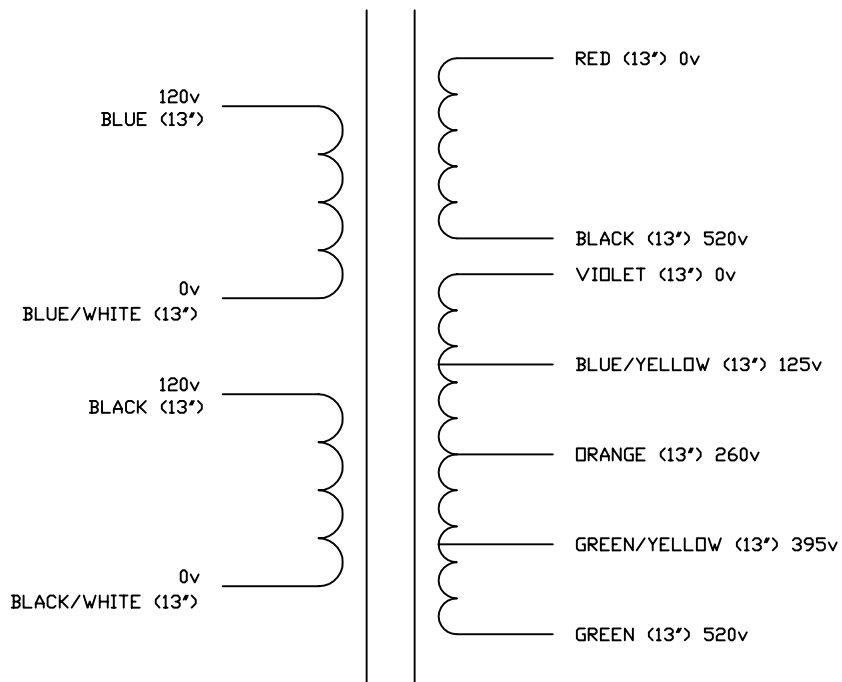

REV CHANGE			
REV	BY	DATE	NOTE

\* For 120v Operation  
 tie Black & Blue, Blu/Wht and Blk/Wht  
 apply 120v Black and Blue to Blu/Wht and Blk/Wht

\* For 240v Operation  
 tie Blue & Blk/Wht  
 apply 240v Black to Blu/Wht

TOLERANCE: +/- .05	UNITS: INCHES
MATERIAL: N/A	
FINISH: NO BELLS	
PART NAME: SVT POWER	
PART DESC: SVT POWER	
MOJO PN: 7020100	
FILE: MT-AMPEG-SVT_PT	
DRAWN BY: BRAD HASSELL	
DATE: 5-03-05	 <b>Mojo Musical Supply</b> Tel 336-744-3455 Fax 336-744-3642
PRINT SCALE: 1 to 1	
DRAWN SCALE: 1 to 1	
Pg: 1 of 1	