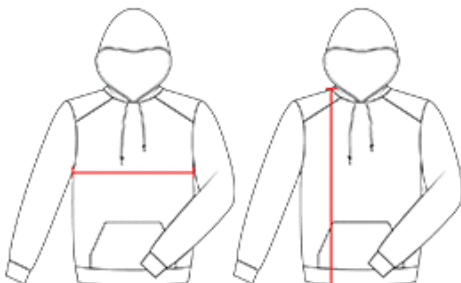

HOW TO MEASURE

These product specifications reference a product's measurements. For sizing information and guidance, please reference our sizing charts.

BODY LENGTH

Measured on the front from the shoulder/neck intersection to the bottom of the garment.

CHEST WIDTH

Measured across the chest, 1" below the armhole seam.