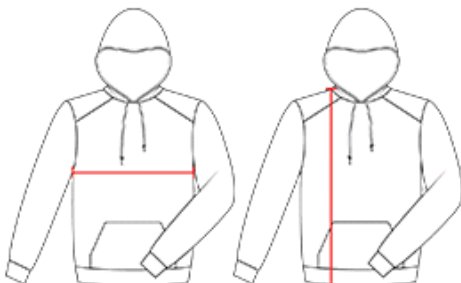

#143000 **MEN'S** PERF. FLEECE SLEEVELESS HOOD

- 100% polyester moisture management fleece fabric
- Self-fabric waistband
- Front pouch pocket with hook and loop closures for headset opening
- Badger sport shoulder for maximum movement
- Embroidered Badger logo on lower left front body.

COLORS

SPECIFICATIONS

Color	XS	S	M	L	XL	2XL	3XL	4XL
Piece Weight measured in pounds	1.22	1.22	1.22	1.22	1.22	1.22	1.22	1.22
Spec Body Length measured in inches	27	28	29	30	31	32	33	34
Spec Chest Width measured in inches	18	19	21	23	25	27	29	31
Case Count # of units per case	24	24	24	24	24	24	12	12

HOW TO MEASURE

These product specifications reference a product's measurements. For sizing information and guidance, please reference our sizing charts.

BODY LENGTH

Measured on the front from the shoulder/neck intersection to the bottom of the garment.