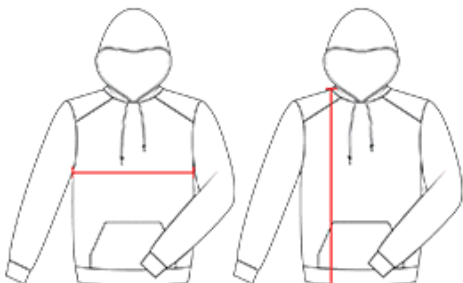

#146200 UNISEX SPORT BLEND HOOD

- 100% Polyester moisture management fleece fabric
- Front pouch pocket with hook and loop closures for headset opening
- Sublimated shoulder panels and sleeves
- Self-fabric cuffs and waist

COLORS

SPECIFICATIONS

Color	XS	S	M	L	XL	2XL	3XL	4XL
Piece Weight measured in pounds	1.22	1.22	1.22	1.22	1.22	1.22	1.22	1.22
Spec Body Length measured in inches	28 1/2	29	29 1/2	30	30 1/2	31	31 1/2	32
Spec Chest Width measured in inches	19	20	22	24	26	28	30	32
Case Count # of units per case	24	24	24	24	24	24	12	12

HOW TO MEASURE

These product specifications reference a product's measurements. For sizing information and guidance, please reference our sizing charts.

BODY LENGTH

Measured on the front from the shoulder/neck intersection to the bottom of the garment.