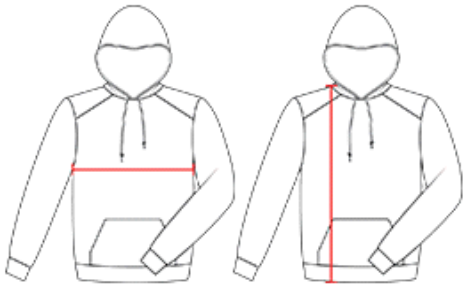

#146500 UNISEX DRIVE HOOD

- Front pouch pocket with hook and loop closures
- Front and back contrast inserts with piping
- 100% polyester moisture management fleece fabric
- Headset opening in pockets
- Embroidered Badger logo on left sleeve
- Poly rib cuff and waist

COLORS

SPECIFICATIONS

Color	XS	S	M	L	XL	2XL	3XL	4XL
Piece Weight measured in pounds	1.22	1.22	1.22	1.22	1.22	1.22	1.22	1.22
Spec Body Length measured in inches	28 1/2	29	29 1/2	30	30 1/2	31	31 1/2	32
Spec Chest Width measured in inches	19	20	22	24	26	28	30	32
Case Count # of units per case	24	24	24	24	24	24	12	12

HOW TO MEASURE

These product specifications reference a product's measurements.
For sizing information and guidance, please reference our sizing charts.

BODY LENGTH

Measured on the front from the shoulder/neck intersection to the bottom of the garment.