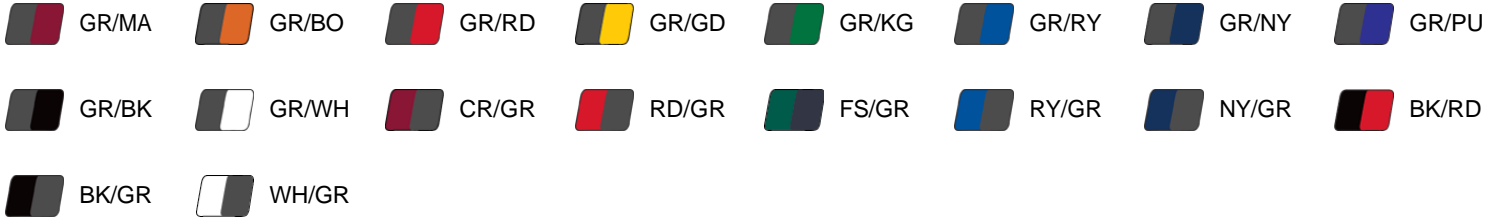

#146500 UNISEX DRIVE HOOD

- Front pouch pocket with hook and loop closures
- Front and back contrast inserts with piping
- 100% polyester moisture management fleece fabric
- Headset opening in pockets
- Embroidered Badger logo on left sleeve
- Poly rib cuff and waist

COLORS

SPECIFICATIONS

Color	XS	S	M	L	XL	2XL	3XL	4XL
Piece Weight measured in pounds	1.22	1.22	1.22	1.22	1.22	1.22	1.22	1.22
Spec Body Length measured in inches	28 1/2	29	29 1/2	30	30 1/2	31	31 1/2	32
Spec Chest Width measured in inches	19	20	22	24	26	28	30	32
Case Count # of units per case	24	24	24	24	24	24	12	12