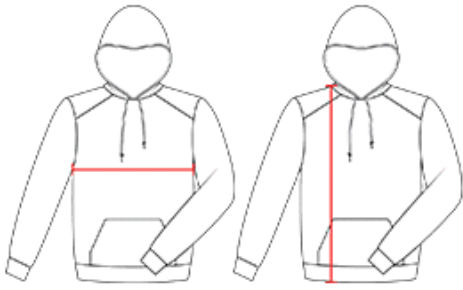

These product specifications reference a product's measurements.
For sizing information and guidance, please reference our sizing charts.

BODY LENGTH

Measured on the front from the shoulder/neck intersection to the bottom of the garment.

CHEST WIDTH

Measured across the chest, 1" below the armhole seam.