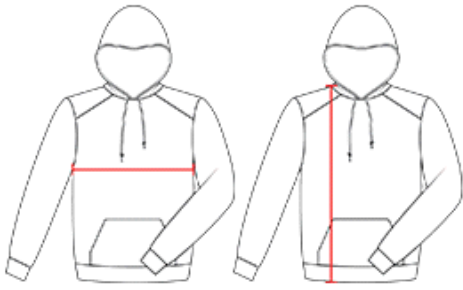

#146800 UNISEX

SPORT HEATHER HOOD

- 100% Heathered polyester moisture management fleece fabric
- Front pouch pocket with hook and loop closures for headset opening
- Self-fabric cuffs and waistband
- Contrasting shoulder and sleeve panels
- Embroidered badger logo on left sleeve

COLORS

SPECIFICATIONS

Color	XS	S	M	L	XL	2XL	3XL	4XL
Piece Weight measured in pounds	1.22	1.22	1.22	1.22	1.22	1.22	1.22	1.22
Spec Body Length measured in inches	28 1/2	29	29 1/2	30	30 1/2	31	31 1/2	32
Spec Chest Width measured in inches	19	20	22	24	26	28	30	32
Case Count # of units per case	24	24	24	24	24	24	12	12

HOW TO MEASURE

These product specifications reference a product's measurements.
For sizing information and guidance, please reference our sizing charts.

BODY LENGTH

Measured on the front from the shoulder/neck intersection to the bottom of the garment.