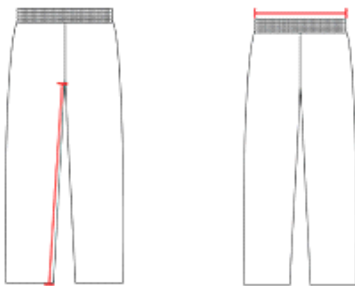

HOW TO MEASURE

These product specifications reference a product's measurements. For sizing information and guidance, please reference our sizing charts.

WAIST WIDTH

Measured across the top of the waist opening.

INSEAM

Measured from crotch point to bottom leg opening.