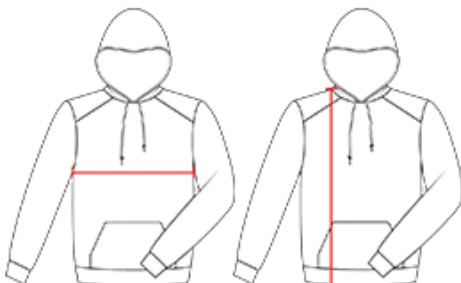

#148500 UNISEX

SPORT HEATHER TONAL FLEECE 1/4 ZIP

- 100% Heathered Polyester moisture management fabric
- Self-fabric collar with 9" locking zipper
- Open bottom
- 2 front pockets with headset opening
- Cuffs feature smooth hem front with rib on back half
- Embroidered badger logo on left sleeve

COLORS

SPECIFICATIONS

Color	XS	S	M	L	XL	2XL	3XL	4XL
Piece Weight measured in pounds	1.20	1.20	1.20	1.20	1.20	1.20	1.20	1.20
Spec Body Length measured in inches	27	28	29	30	31	32	33	34
Spec Chest Width measured in inches	19	20	22	24	26	28	30	32
Case Count # of units per case	24	24	24	24	24	24	12	12

HOW TO MEASURE

These product specifications reference a product's measurements. For sizing information and guidance, please reference our sizing charts.

BODY LENGTH

Measured on the front from the shoulder/neck intersection to the bottom of the garment.