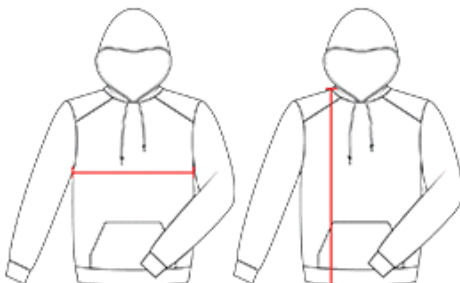

#148800 UNISEX

SPORT TONAL BLEND FLEECE 1/4 ZIP

- 100% Polyester moisture management fabric
- Sublimated collar and sleeves
- Self-fabric collar with 9" locking zipper
- 2 front pockets with headset opening
- Cuffs feature smooth hem front with rib on back half
- Open bottom

COLORS

SPECIFICATIONS

Color	XS	S	M	L	XL	2XL	3XL	4XL
Piece Weight measured in pounds	1.20	1.20	1.20	1.20	1.20	1.20	1.20	1.20
Spec Body Length measured in inches	27	28	29	30	31	32	33	34
Spec Chest Width measured in inches	19	20	22	24	26	28	30	32
Case Count # of units per case	24	24	24	24	24	24	12	12

HOW TO MEASURE

These product specifications reference a product's measurements. For sizing information and guidance, please reference our sizing charts.

BODY LENGTH

Measured on the front from the shoulder/neck intersection to the bottom of the garment.