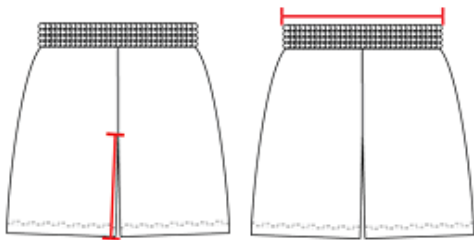

HOW TO MEASURE

These product specifications reference a product's measurements. For sizing information and guidance, please reference our sizing charts.

INSEAM

Measured from crotch point to bottom leg opening.

WAIST WIDTH

Measured across the top of the waist opening.