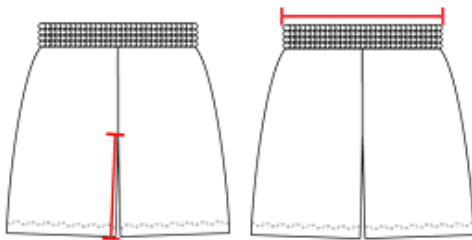

221200 YOUTH LINEUP YOUTH SHORT

- 100% polyester moisture management/antimicrobial performance fabric
- Sublimated side panels
- 1 1/2" Covered elastic waistband and drawcord
- Athletic cut and superior mt
- Two deep side seam pockets
- Badger heat seal logo on left hip
- Double-needle hem
- 5" Inseam

COLORS

SPECIFICATIONS

COLOR	XS	S	M	L	XL
Piece Weight measured in pounds	0.00	0.00	0.00	0.00	0.00
Case Count # of units per case	1	1	1	1	1

HOW TO MEASURE

These product specifications reference a product's measurements. For sizing information and guidance, please reference our sizing charts.

INSEAM

Measured from crotch point to bottom leg opening.

WAIST WIDTH

Measured across the top of the waist opening.