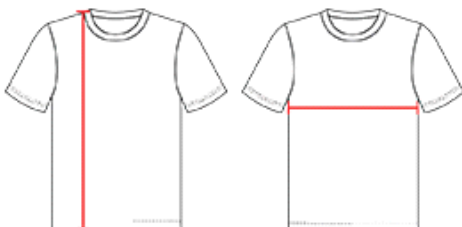

#192100 **ADULT**

2B1 TEE (WITH MASK)

- 100% Polyester moisture management/antimicrobial performance fabric
- Built-in self-fabric mask can easily be pulled over face to act as a barrier to the exterior environment
- Attached mask contours and conforms to the face and has ear holes to provide maximum comfort and stability
- Badger Sport paneled shoulder for maximum movement
- Double-needle hem
- Badger heat seal logo on left sleeve

COLORS

SPECIFICATIONS

Color	S	M	L	XL	2XL	3XL	4XL
Piece Weight measured in pounds	0.40	0.40	0.40	0.40	0.40	0.40	0.40
Spec Body Length measured in inches	29	30	31	32	33	34	35
Spec Chest Width measured in inches	19	21	23	25	27	29	31
Case Count # of units per case	36	36	36	36	36	24	24

HOW TO MEASURE

These product specifications reference a product's measurements. For sizing information and guidance, please reference our sizing charts.

BODY LENGTH

Measured on the front from the shoulder/neck intersection to the bottom of the garment.

CHEST WIDTH

Measured across the chest, 1" below the armhole seam.