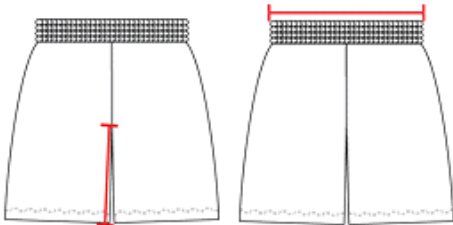

HOW TO MEASURE

These product specifications reference a product's measurements. For sizing information and guidance, please reference our sizing charts.

INSEAM

Measured from crotch point to bottom leg opening.

WAIST WIDTH

Measured across the top of the waist opening.