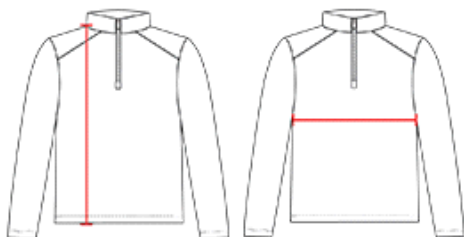

These product specifications reference a product's measurements.
For sizing information and guidance, please reference our sizing charts.

BODY LENGTH

Measured on the front from the shoulder/neck intersection to the bottom of the garment.

CHEST WIDTH

Measured across the chest, 1" below the armhole seam.