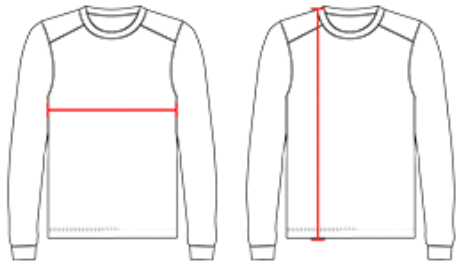

#210400 **YOUTH**

B-CORE L/S YOUTH TEE

- Badger heat seal logo on left sleeve
- Badger sport paneled shoulder for maximum movement
- 100% Polyester moisture management/antimicrobial performance fabric
- Double-needle hem
- Self-fabric collar and cuffs

COLORS

SPECIFICATIONS

Color	XS	S	M	L	XL
Piece Weight measured in pounds	0.25	0.25	0.25	0.25	0.25
Spec Body Length measured in inches	21	23	25	26	27
Spec Chest Width measured in inches	15	16	17	18	19
Case Count # of units per case	36	36	36	36	36

HOW TO MEASURE

These product specifications reference a product's measurements.
For sizing information and guidance, please reference our sizing charts.

BODY LENGTH

Measured on the front from the shoulder/neck intersection to the bottom of the garment.