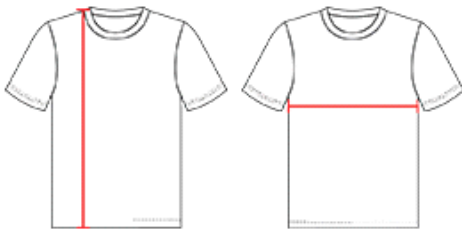

#210800 MEN'S B-CORE SLEEVELESS YOUTH HOOD TEE

- 100% polyester moisture management/antimicrobial performance fabric
- Badger sport shoulder for maximum movement
- Self-fabric hood
- No drawcord in hood
- Double-needle hem
- Badger heat seal logo on lower left front body.

COLORS

SPECIFICATIONS

Color	XS	S	M	L	XL
Piece Weight measured in pounds	0.25	0.25	0.25	0.25	0.25
Spec Body Length measured in inches	21	23	25	26	27
Spec Chest Width measured in inches	15	16	17	18	19
Case Count # of units per case	36	36	36	36	36

HOW TO MEASURE

These product specifications reference a product's measurements. For sizing information and guidance, please reference our sizing charts.

BODY LENGTH

Measured on the front from the shoulder/neck intersection to the bottom of the garment.