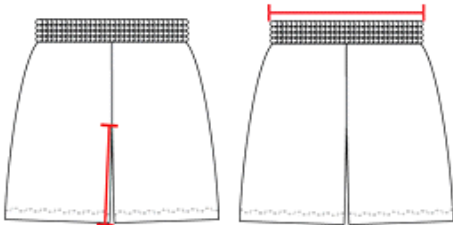

#211400 **GIRLS'** VELOCITY GIRLS' SHORT

- 100% Polyester moisture management/ antimicrobial performance fabric
- 1 1/2" elastic waistband with drawcord
- Piped side panel and hem

COLORS

SPECIFICATIONS

Color	XS	S	M	L	XL
Piece Weight measured in pounds	0.27	0.27	0.27	0.27	0.27
Spec Inseam	2.5	2.5	2.5	2.5	2.5
Case Count # of units per case	36	36	36	36	36

HOW TO MEASURE

These product specifications reference a product's measurements. For sizing information and guidance, please reference our sizing charts.

INSEAM

Measured from crotch point to bottom leg opening.

WAIST WIDTH

Measured across the top of the waist opening.