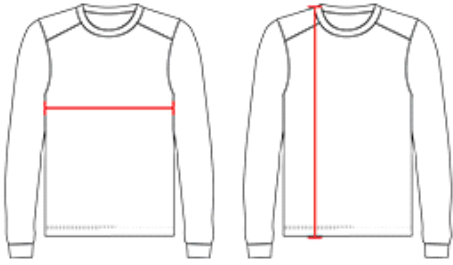

#215400 YOUTH

HOOK L/S YOUTH TEE

- Badger heat seal logo on left sleeve
- 100% Polyester moisture management/antimicrobial performance fabric
- Double-needle hem
- Self-fabric collar and cuffs
- Contrast panel inserts

COLORS

SPECIFICATIONS

Color	XS	S	M	L	XL
Piece Weight measured in pounds	0.25	0.25	0.25	0.25	0.25
Spec Body Length measured in inches	21	23	25	26	27
Spec Chest Width measured in inches	15	16	17	18	19
Case Count # of units per case	36	36	36	36	36

HOW TO MEASURE

These product specifications reference a product's measurements.
For sizing information and guidance, please reference our sizing charts.

BODY LENGTH

Measured on the front from the shoulder/neck intersection to the bottom of the garment.