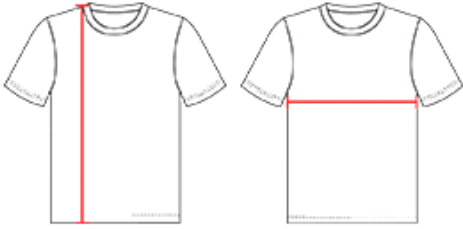

#218100 YOUTH CAMO YOUTH TEE

- Badger heat seal logo on left sleeve
- Self-fabric collar
- Badger sport paneled shoulder for maximum movement
- Double-needle hem
- 100% Sublimated Polyester moisture management/antimicrobial fabric

COLORS

SPECIFICATIONS

Color	XS	S	M	L	XL
Piece Weight measured in pounds	0.29	0.29	0.32	0.35	0.35
Spec Body Length measured in inches	21	23	25	26	27
Spec Chest Width measured in inches	15	16	17	18	19
Case Count # of units per case	36	36	36	36	36

HOW TO MEASURE

These product specifications reference a product's measurements.
For sizing information and guidance, please reference our sizing charts.

BODY LENGTH

Measured on the front from the shoulder/neck intersection to the bottom of the garment.