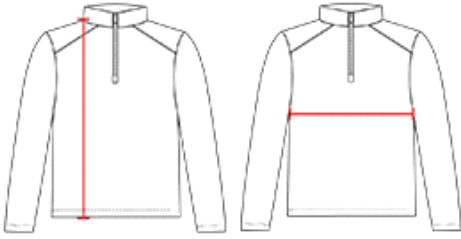

#219900 **YOUTH**

B-CORE S/S YOUTH 1/4 ZIP

- Badger heat seal logo on left sleeve
- Badger sport paneled shoulder for maximum movement
- 100% Polyester moisture management/antimicrobial performance fabric
- Self-fabric collar with 5" locking zipper
- Contrast zipper and inner collar
- Double-needle hem

COLORS

SPECIFICATIONS

Color	XS	S	M	L	XL
Piece Weight measured in pounds	0.25	0.25	0.25	0.25	0.25
Spec Body Length measured in inches	21	23	25	26	27
Spec Chest Width measured in inches	15	16	17	18	19
Case Count # of units per case	36	36	36	36	36

HOW TO MEASURE

These product specifications reference a product's measurements.
For sizing information and guidance, please reference our sizing charts.

BODY LENGTH

Measured on the front from the shoulder/neck intersection to the bottom of the garment.