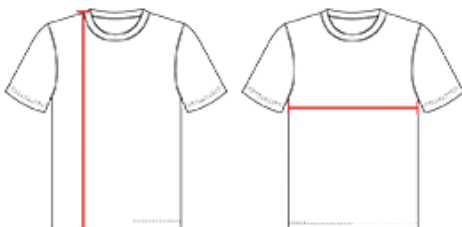

#220300 **YOUTH**

OMBRE YOUTH TEE

- 100% polyester moisture management/antimicrobial performance fabric
- Sublimated front and back body
- Badger sport paneled shoulder for maximum movement
- Self-fabric collar
- Double-needle hem
- Badger heat seal logo on left sleeve

COLORS

SPECIFICATIONS

Color	XS	S	M	L	XL
Piece Weight measured in pounds	0.50	0.50	0.50	0.50	0.50
Spec Body Length measured in inches	21	23	25	26	27
Spec Chest Width measured in inches	15	16	17	18	19
Case Count # of units per case	36	36	36	36	36

HOW TO MEASURE

These product specifications reference a product's measurements. For sizing information and guidance, please reference our sizing charts.

BODY LENGTH

Measured on the front from the shoulder/neck intersection to the bottom of the garment.

CHEST WIDTH

Measured across the chest, 1" below the armhole seam.