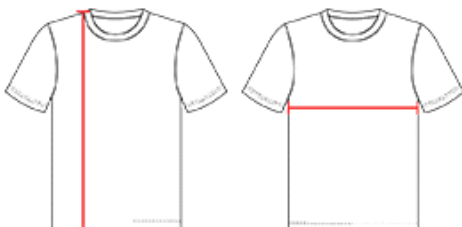

#220400 YOUTH OMBRE L/S YOUTH TEE

- 100% Sublimated Polyester moisture management/ antimicrobial performance fabric
- Badger sport paneled shoulder for maximum movement
- Self-fabric collar
- Double-needle hem
- Badger heat seal logo on left sleeve

COLORS

SPECIFICATIONS

Color	XS	S	M	L	XL
Piece Weight measured in pounds	0.50	0.50	0.50	0.50	0.50
Spec Body Length measured in inches	21	23	25	26	27
Spec Chest Width measured in inches	15	16	17	18	19
Case Count # of units per case	36	36	36	36	36

HOW TO MEASURE

These product specifications reference a product's measurements. For sizing information and guidance, please reference our sizing charts.

BODY LENGTH

Measured on the front from the shoulder/neck intersection to the bottom of the garment.

CHEST WIDTH

Measured across the chest, 1" below the armhole seam.