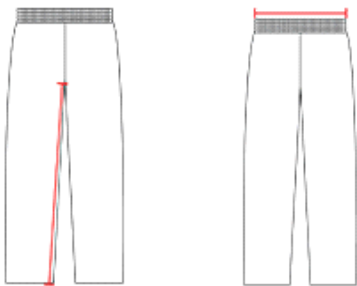

#221500 YOUTH

ATHLETIC FLEECE YOUTH JOGGER PANT

- 9.5 oz. Ringspun 60% cotton/ 40% Polyester
- Embroidered badger logo on left hip
- Tapered fit in lower leg
- Reinforced Spandex rib knit cuffs
- Two deep side pockets
- Covered elastic waistband with drawcord

COLORS

SPECIFICATIONS

Color	XS	S	M	L	XL
Piece Weight measured in pounds	0.90	0.90	0.90	0.90	0.90
Spec Inseam	24	24 1/2	25	25 1/2	26
Case Count # of units per case	24	24	24	24	24

HOW TO MEASURE

These product specifications reference a product's measurements. For sizing information and guidance, please reference our sizing charts.

WAIST WIDTH

Measured across the top of the waist opening.

INSEAM

Measured from crotch point to bottom leg opening.