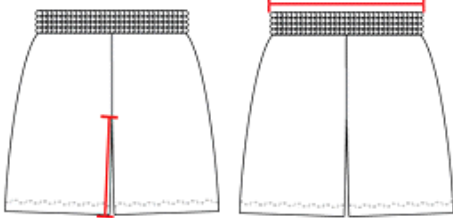

#221700

ATHLETIC FLEECE YTH SHORT

- 9.5 oz. Ringspun 60% cotton/40% polyester
- Superior fit
- Two deep side seam pockets
- 1 ½" Covered elastic waistband & drawcord
- Double-needle hem
- Embroidered Badger logo on left hip

COLORS

SPECIFICATIONS

Color	XS	S	M	L	XL
Piece Weight measured in pounds	0.54	0.54	0.54	0.54	0.54
Case Count # of units per case	24	24	24	24	24

HOW TO MEASURE

These product specifications reference a product's measurements. For sizing information and guidance, please reference our sizing charts.

INSEAM

Measured from crotch point to bottom leg opening.

WAIST WIDTH

Measured across the top of the waist opening.