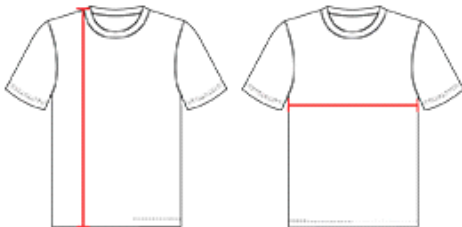

#222000 **YOUTH**

HEX 2.0 YOUTH TEE

- 100% Sublimated Polyester moisture management/ antimicrobial performance fabric
- Badger sport shoulder for maximum movement
- Self-fabric collar
- Double-needle hem
- Badger heat seal logo on left sleeve

COLORS

SPECIFICATIONS

Color	XS	S	M	L	XL
Piece Weight measured in pounds	0.36	0.00	0.00	0.00	0.00
Case Count # of units per case	1	1	1	1	1

HOW TO MEASURE

These product specifications reference a product's measurements. For sizing information and guidance, please reference our sizing charts.

BODY LENGTH

Measured on the front from the shoulder/neck intersection to the bottom of the garment.

CHEST WIDTH

Measured across the chest, 1" below the armhole seam.