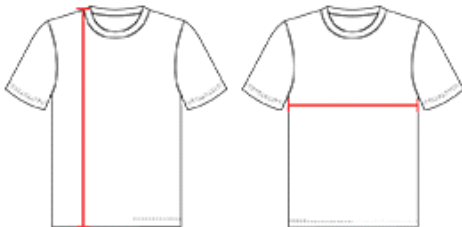

#223000 **YOUTH** BREAKOUT YOUTH TEE

- Contrast textured shoulders and sleeves
- 100% Polyester moisture management/antimicrobial performance fabric
- Badger sport shoulder for maximum movement
- Self-fabric collar
- Double-needle hem
- Badger heat seal logo on left sleeve

COLORS

SPECIFICATIONS

Color	XS	S	M	L	XL
Piece Weight measured in pounds	0.00	0.00	0.00	0.00	0.00
Case Count # of units per case	1	1	1	1	1

HOW TO MEASURE

These product specifications reference a product's measurements. For sizing information and guidance, please reference our sizing charts.

BODY LENGTH

Measured on the front from the shoulder/neck intersection to the bottom of the garment.

CHEST WIDTH

Measured across the chest, 1" below the armhole seam.